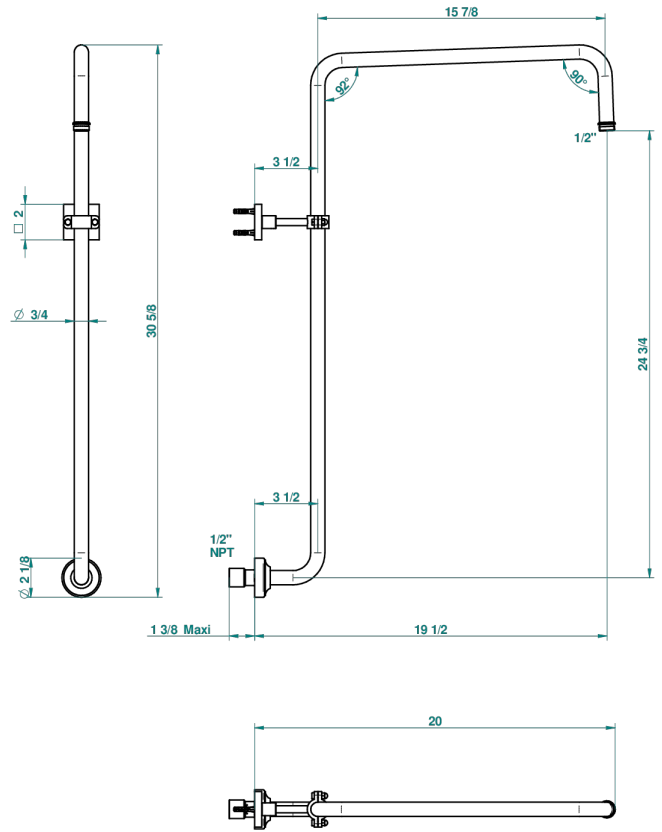

MASQUE DE FEMME SOLAIRE

A2S-83/US

Curved shower arm 1/2"

THG[®]
PARIS

67756

05/09/2018

CHARACTERISTIC

- Masque de Femme Solaire
- Curved shower arm 1/2"

AVAILABLE FINITIONS

Black ceram - D30
Chrome polished - A02
Chrome polished / gold polished - G02
Gold mat - F07
Gold polished - F01
Matt chrome (American satin) - C02

Matt nickel (American satin) - C01
Nickel polished - B01
Soft gold - F30
Soft matt gold - F31