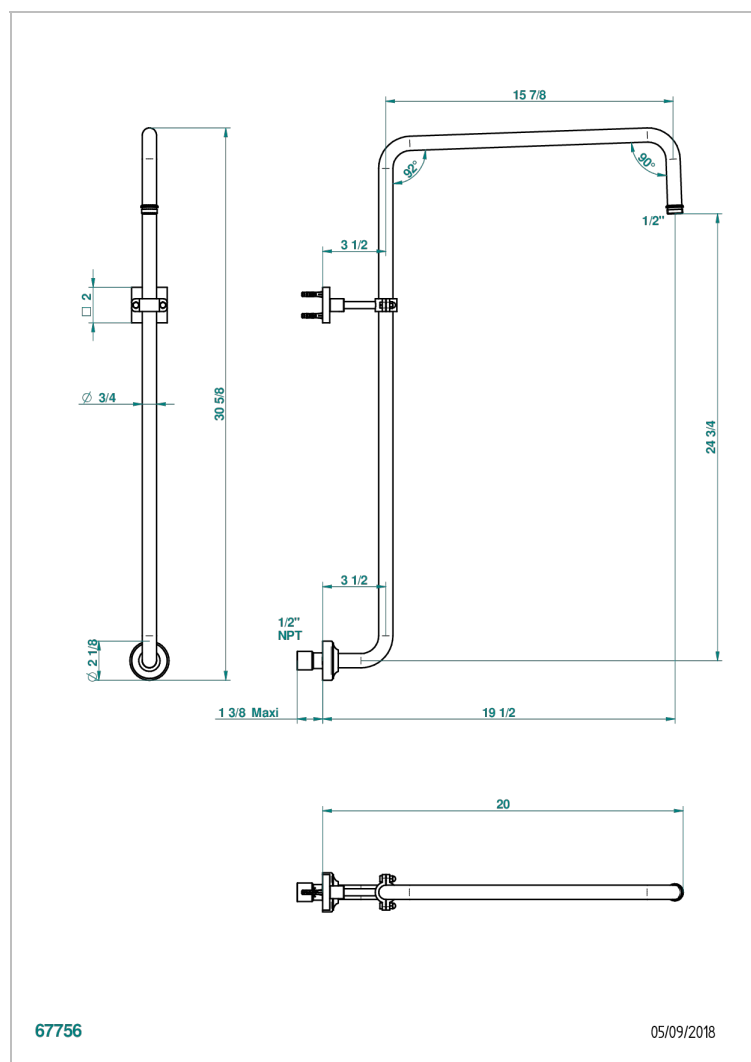

# MASQUE DE FEMME LUNAIRE

A2R-83/US

Curved shower arm 1/2"

THG<sup>®</sup>  
PARIS

## CHARACTERISTIC

- Masque de Femme Lunaire
- Curved shower arm 1/2"

## AVAILABLE FINITIONS

Black ceram - D30  
Chrome polished - A02  
Chrome polished / gold polished - G02  
Gold mat - F07  
Gold polished - F01  
Matt chrome (American satin) - C02

Matt nickel (American satin) - C01  
Nickel polished - B01  
Soft gold - F30  
Soft matt gold - F31