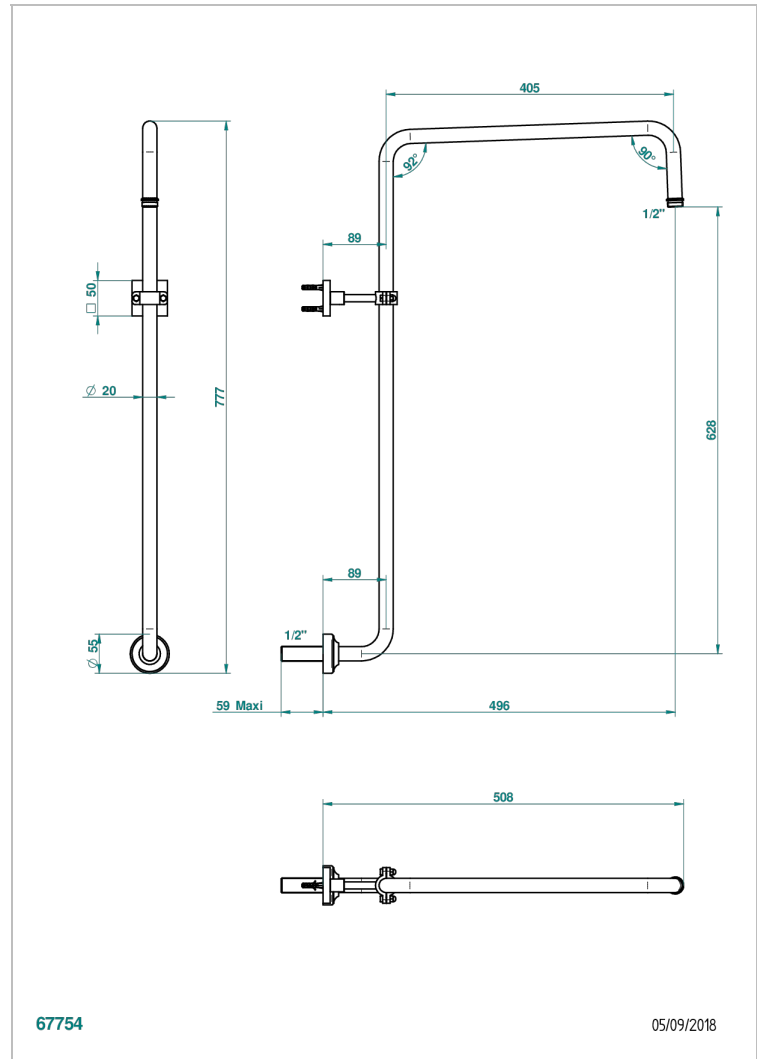

BELUGA WITH LEVER

G1U-83

Curved shower arm 1/2"

THG[®]
PARIS

CHARACTERISTIC

- Beluga with lever
- Curved shower arm 1/2"

AVAILABLE FINITIONS

Antique nickel - H28
Black ceram - D30
Blush PVD - H62
Brass color PVD - H49
Brown bronze color PVD - F33
Gold color PVD - H52

Graphite PVD - H64
Lacquered light bronze - D01
Matt Umber PVD - H67
Matt blush PVD - H60
Matt brass color PVD - H50
Matt brown bronze color PVD - F34

Matt chrome - C02
Matt gold - F07
Matt gold color PVD - H53
Matt graphite PVD - H65
Matt nickel (color finish) - C01
Matt nickel color PVD - H56

Nickel color PVD - H55
Polished chrome (color finish) - A02
Polished chrome / Polished gold (color finish) - G02
Polished gold (color finish) - F01
Polished nickel - B01
Soft gold - F30

Soft matt gold - F31
Umber PVD - H66
Varnished matt antique red copper (color finish) - H07