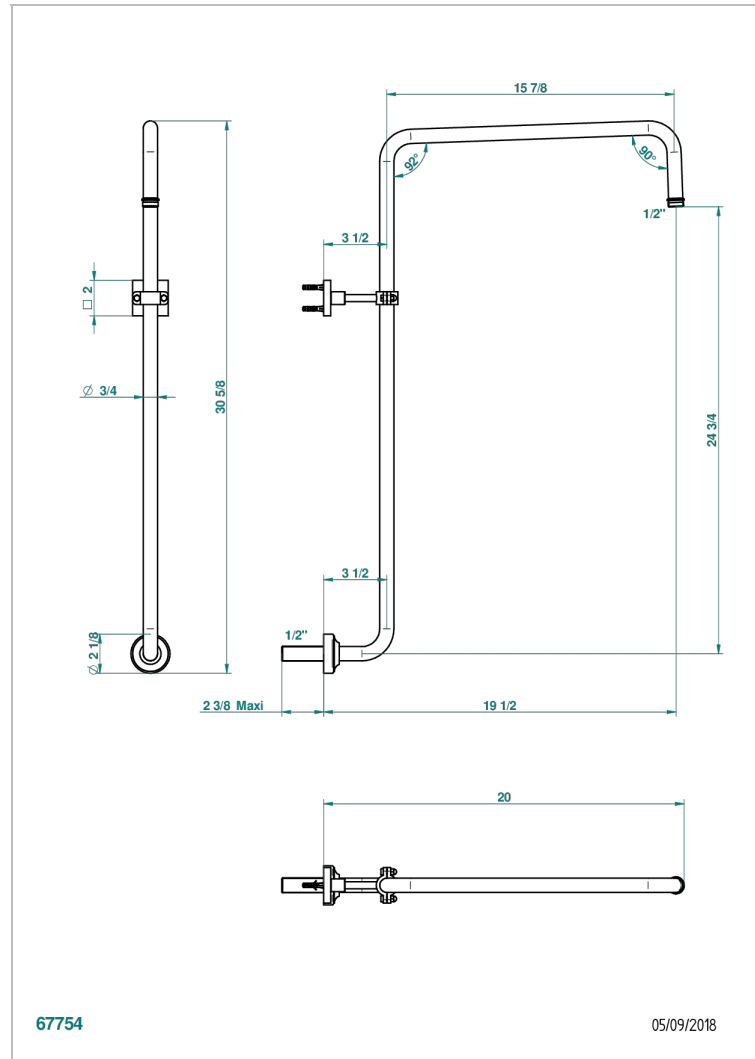

BELUGA WITH LEVER

G1U-83

Curved shower arm 1/2"

CHARACTERISTIC

- Beluga with lever
- Curved shower arm 1/2"

AVAILABLE FINITIONS

Antique nickel - H28
Black ceram - D30
Blush PVD - H62
Brass color PVD - H49
Brown bronze color PVD - F33
Gold color PVD - H52

Nickel color PVD - H55
Polished chrome (color finish) - A02
Polished chrome / Polished gold (color finish) - G02
Polished gold (color finish) - F01
Polished nickel - B01
Soft gold - F30

Soft matt gold - F31
Umber PVD - H66
Varnished matt antique red copper (color finish) - H07