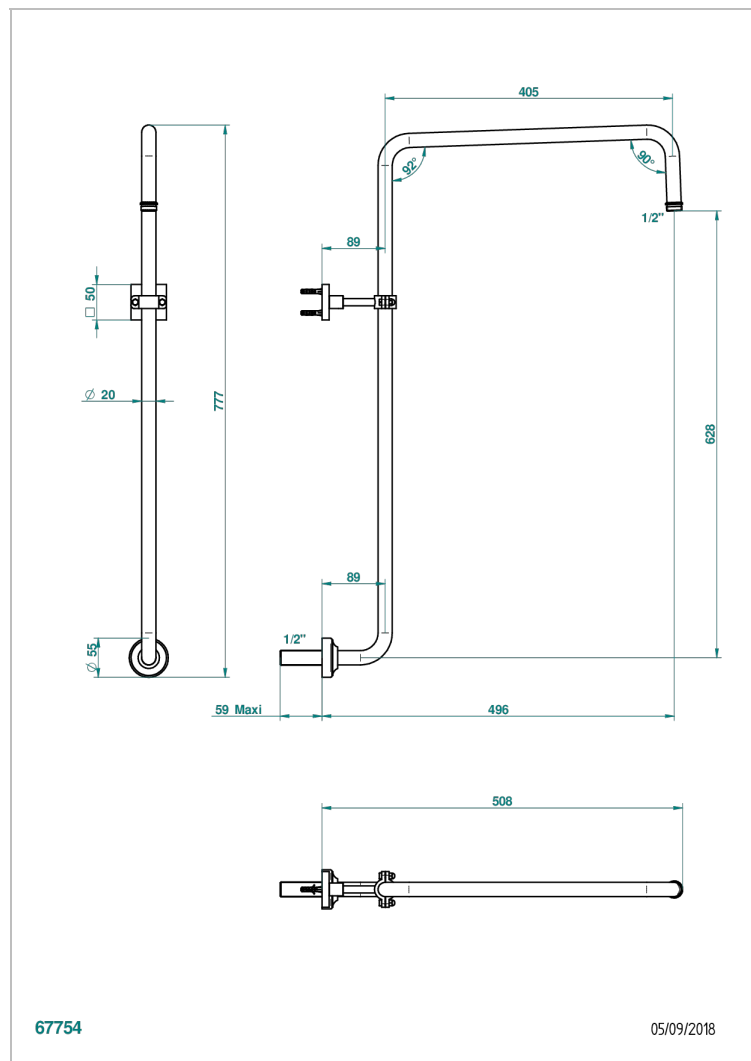

PROFIL BLACK ONYX WITH LEVER

A6P-83

Curved shower arm 1/2"

CHARACTERISTIC

- Profil Black Onyx with lever
- Curved shower arm 1/2"

AVAILABLE FINITIONS

Antique nickel - H28
Black ceram - D30
Blush PVD - H62
Brass color PVD - H49
Brown bronze color PVD - F33
Gold color PVD - H52

Nickel color PVD - H55
Polished chrome (color finish) - A02
Polished chrome / Polished gold (color finish) - G02
Polished gold (color finish) - F01
Polished nickel - B01
Soft gold - F30

Soft matt gold - F31
Umber PVD - H66
Varnished matt antique red copper (color finish) - H07