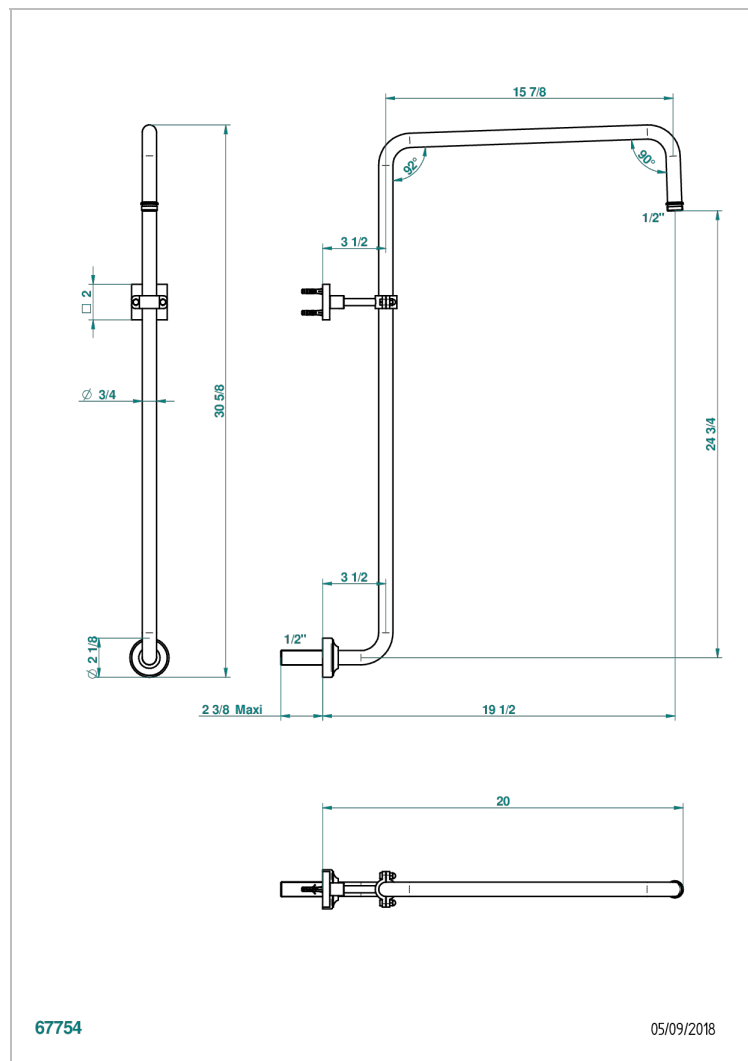

PROFIL BLACK ONYX WITH LEVER

A6P-83

Curved shower arm 1/2"

67754

05/09/2018

CHARACTERISTIC

- Profil Black Onyx with lever
- Curved shower arm 1/2"

AVAILABLE FINITIONS