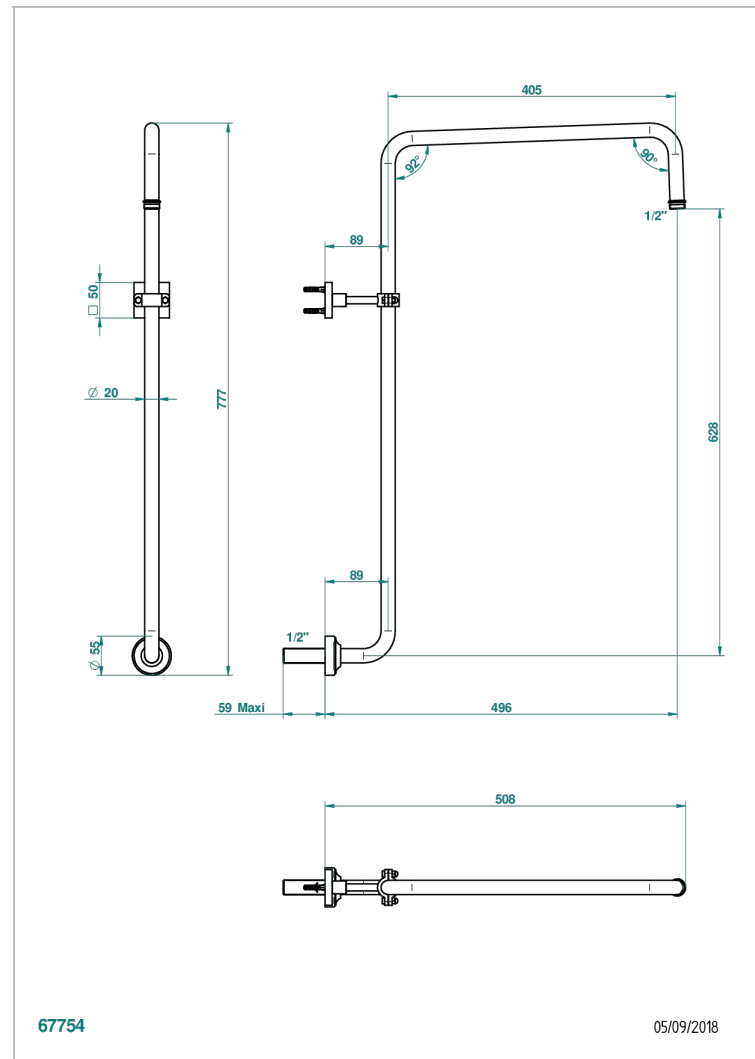

PROFIL BLACK ONYX

A6N-83

Curved shower arm 1/2"

67754

05/09/2018

CHARACTERISTIC

- Profil Black Onyx
- Curved shower arm 1/2"

AVAILABLE FINITIONS

Antique nickel - H28
Black ceram - D30
Blush PVD - H62
Brass color PVD - H49
Brown bronze color PVD - F33
Gold color PVD - H52

Graphite PVD - H64
Lacquered light bronze - D01
Matt Umber PVD - H67
Matt blush PVD - H60
Matt brass color PVD - H50
Matt brown bronze color PVD - F34