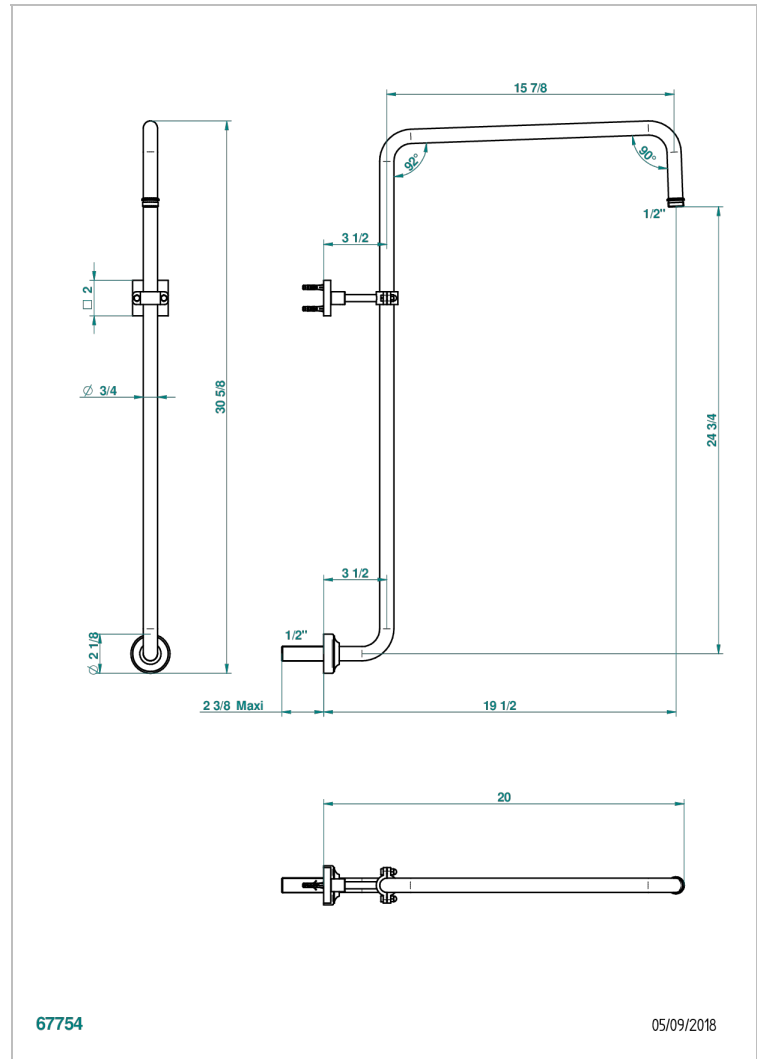

PROFIL BLACK ONYX

A6N-83

Curved shower arm 1/2"

THG[®]
PARIS

CHARACTERISTIC

- Profil Black Onyx
- Curved shower arm 1/2"

AVAILABLE FINITIONS

Antique nickel - H28
Black ceram - D30
Blush PVD - H62
Brass color PVD - H49
Brown bronze color PVD - F33
Gold color PVD - H52

Nickel color PVD - H55
Polished chrome (color finish) - A02
Polished chrome / Polished gold (color finish) - G02
Polished gold (color finish) - F01
Polished nickel - B01
Soft gold - F30

Soft matt gold - F31
Umber PVD - H66
Varnished matt antique red copper (color finish) - H07