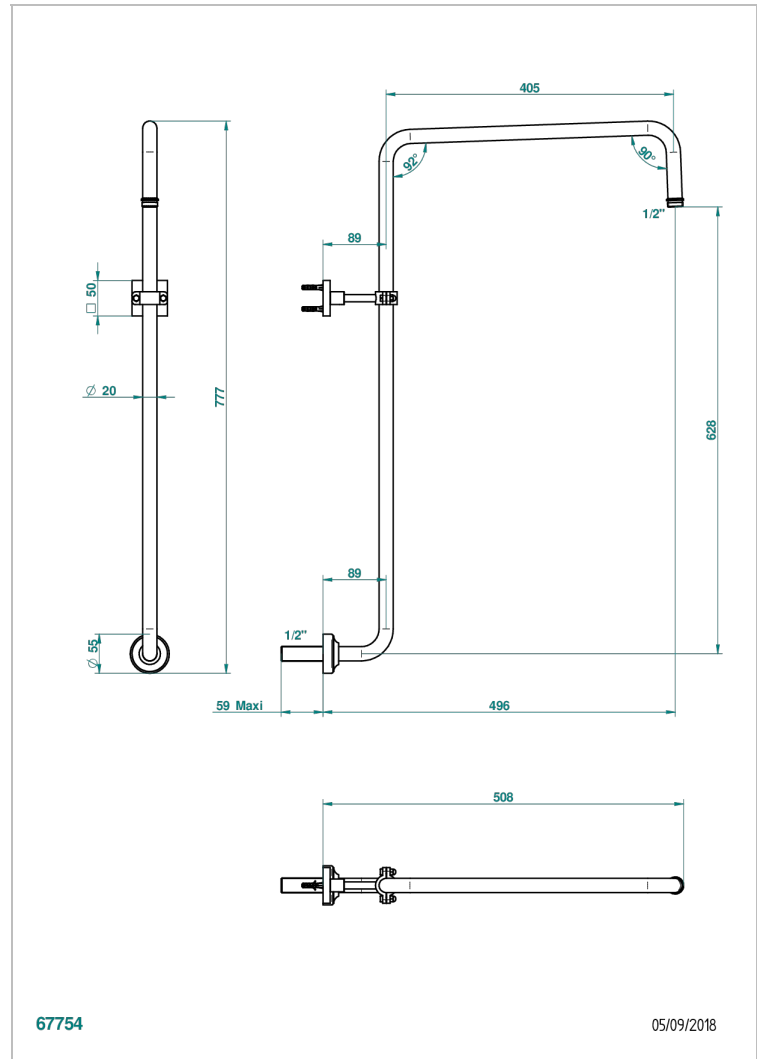

# PROFIL LALIQUE CLEAR CRYSTAL WITH LEVER

A6H-83

Curved shower arm 1/2"

## CHARACTERISTIC

- Profil Lalique Clear crystal with lever
- Curved shower arm 1/2"

## AVAILABLE FINITIONS

Antique nickel - H28  
Black ceram - D30  
Blush PVD - H62  
Brass color PVD - H49  
Brown bronze color PVD - F33  
Gold color PVD - H52

Graphite PVD - H64  
Lacquered light bronze - D01  
Matt Umber PVD - H67  
Matt blush PVD - H60  
Matt brass color PVD - H50  
Matt brown bronze color PVD - F34