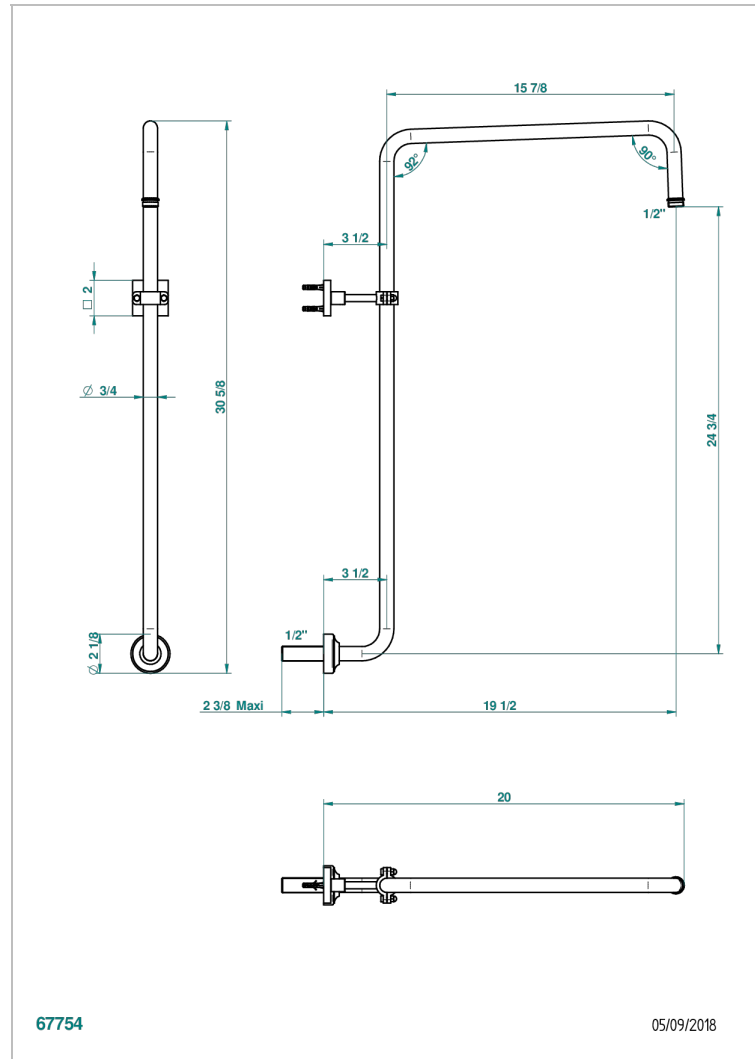

PROFIL LALIQUE CLEAR CRYSTAL WITH LEVER

A6H-83

Curved shower arm 1/2"

67754

05/09/2018

CHARACTERISTIC

- Profil Lalique Clear crystal with lever
- Curved shower arm 1/2"

AVAILABLE FINITIONS