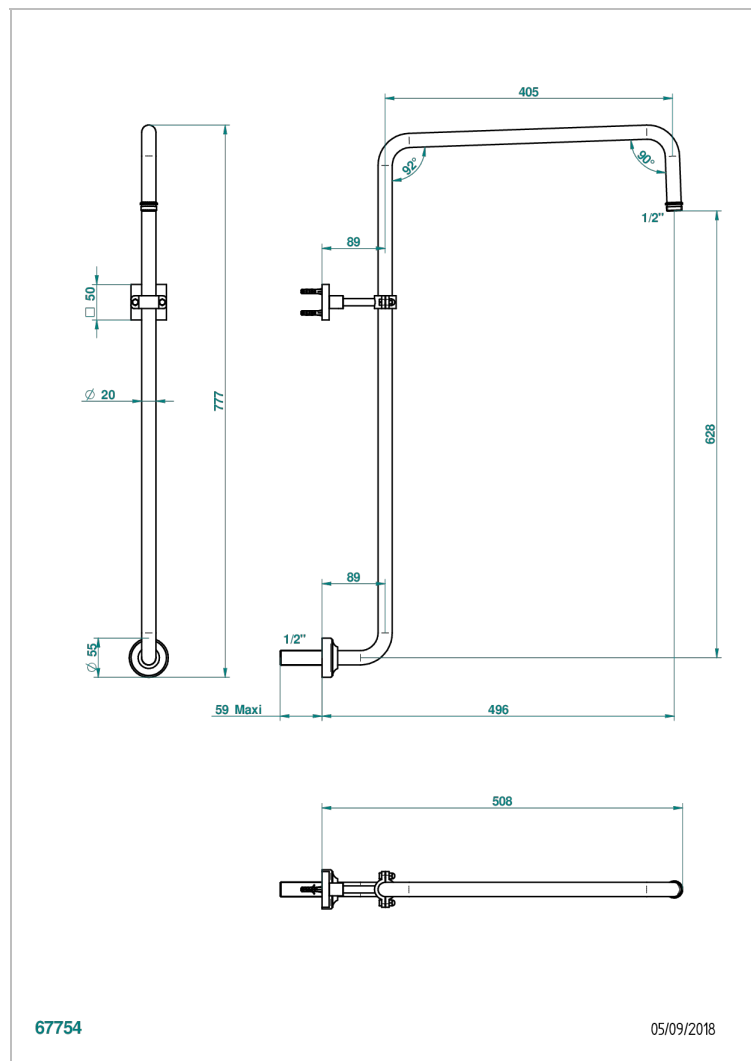

PROFIL LALIQUE CLEAR CRYSTAL

A6G-83

Curved shower arm 1/2"

CHARACTERISTIC

- Profil Lalique Clear crystal
- Curved shower arm 1/2"

AVAILABLE FINITIONS

Antique nickel - H28
Black ceram - D30
Blush PVD - H62
Brass color PVD - H49
Brown bronze color PVD - F33
Gold color PVD - H52

Nickel color PVD - H55
Polished chrome (color finish) - A02
Polished chrome / Polished gold (color finish) - G02
Polished gold (color finish) - F01
Polished nickel - B01
Soft gold - F30

Soft matt gold - F31
Umber PVD - H66
Varnished matt antique red copper (color finish) - H07