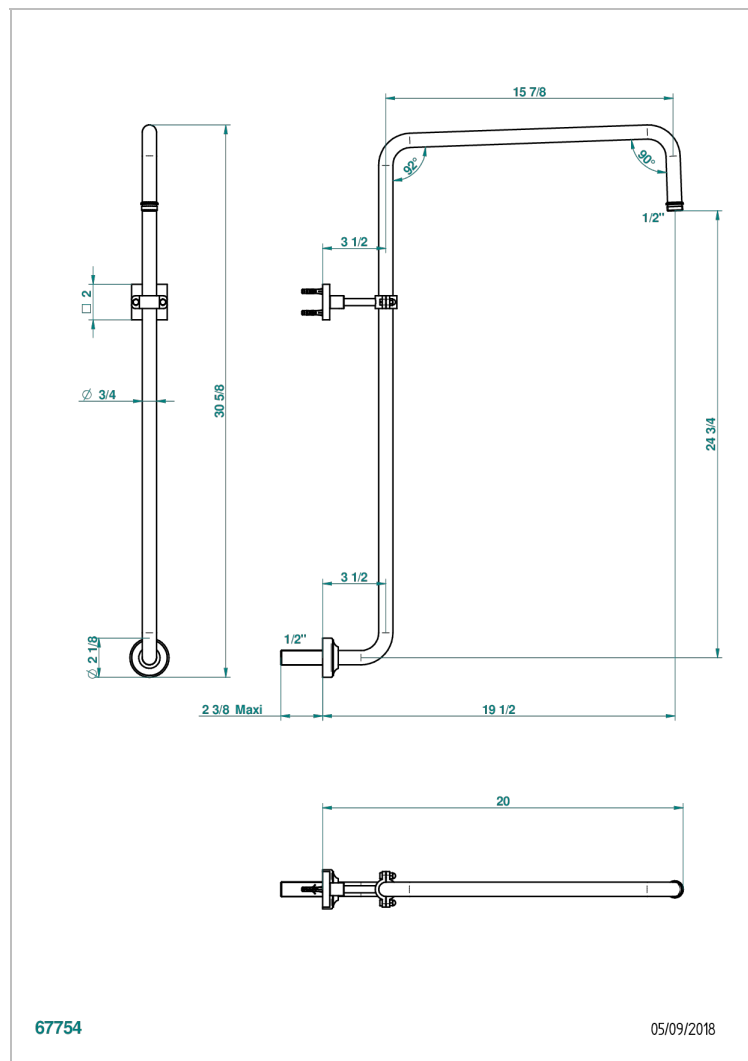

# PROFIL LALIQUE CLEAR CRYSTAL

A6G-83

Curved shower arm 1/2"

## CHARACTERISTIC

- Profil Lalique Clear crystal
- Curved shower arm 1/2"