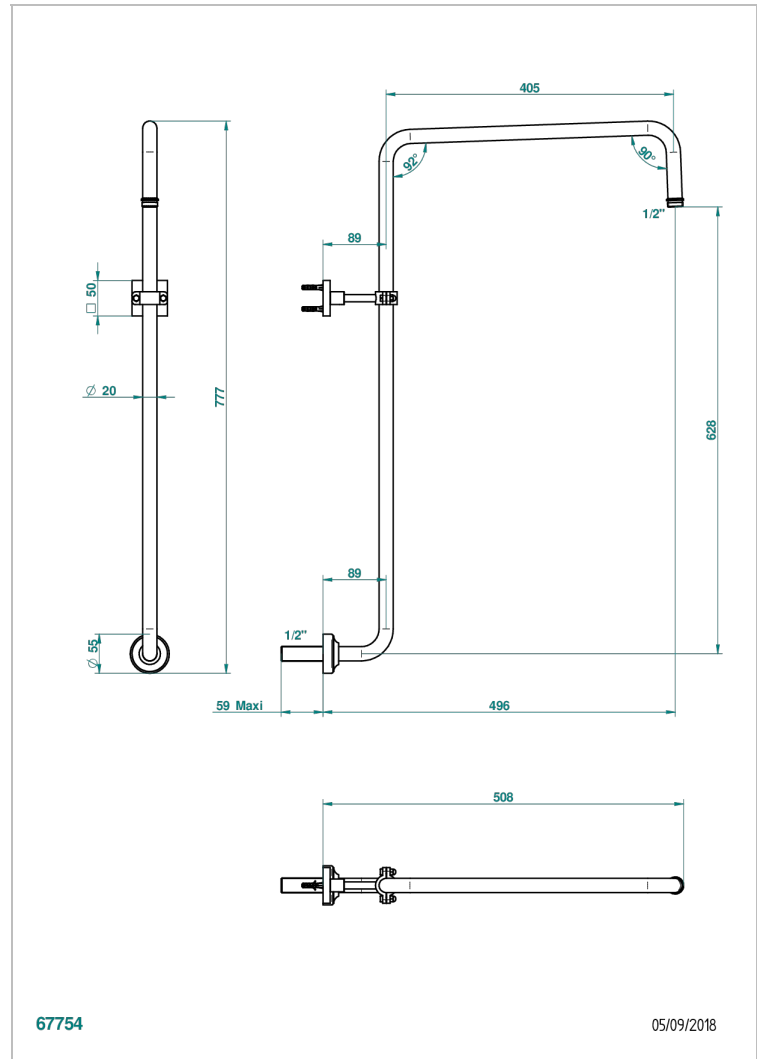

PROFIL METAL WITH LEVER

A6B-83

Curved shower arm 1/2"

THG[®]
PARIS

67754

05/09/2018

CHARACTERISTIC

- Profil Metal with lever
- Curved shower arm 1/2"

AVAILABLE FINITIONS

Antique nickel - H28
Black ceram - D30
Blush PVD - H62
Brass color PVD - H49
Brown bronze color PVD - F33
Gold color PVD - H52

Graphite PVD - H64
Lacquered light bronze - D01
Matt Umber PVD - H67
Matt blush PVD - H60
Matt brass color PVD - H50
Matt brown bronze color PVD - F34