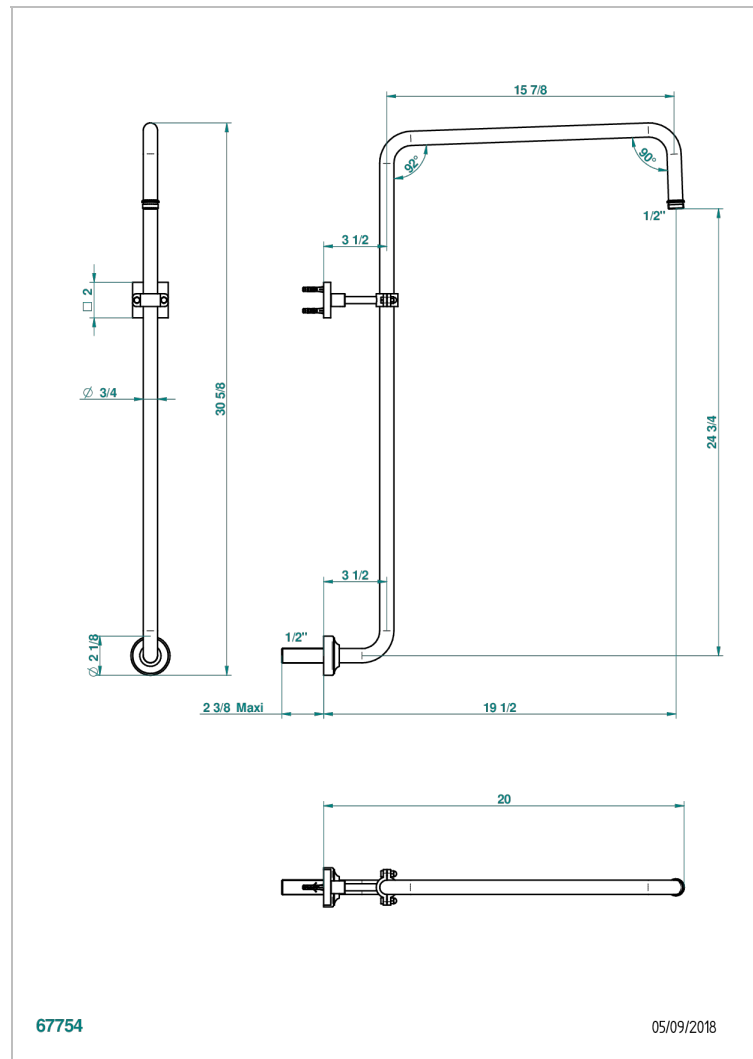

PROFIL METAL WITH LEVER

A6B-83

Curved shower arm 1/2"

THG[®]
PARIS

CHARACTERISTIC

- Profil Metal with lever
- Curved shower arm 1/2"

AVAILABLE FINITIONS

Antique nickel - H28
Black ceram - D30
Blush PVD - H62
Brass color PVD - H49
Brown bronze color PVD - F33
Gold color PVD - H52

Nickel color PVD - H55
Polished chrome (color finish) - A02
Polished chrome / Polished gold (color finish) - G02
Polished gold (color finish) - F01
Polished nickel - B01
Soft gold - F30

Soft matt gold - F31
Umber PVD - H66
Varnished matt antique red copper (color finish) - H07