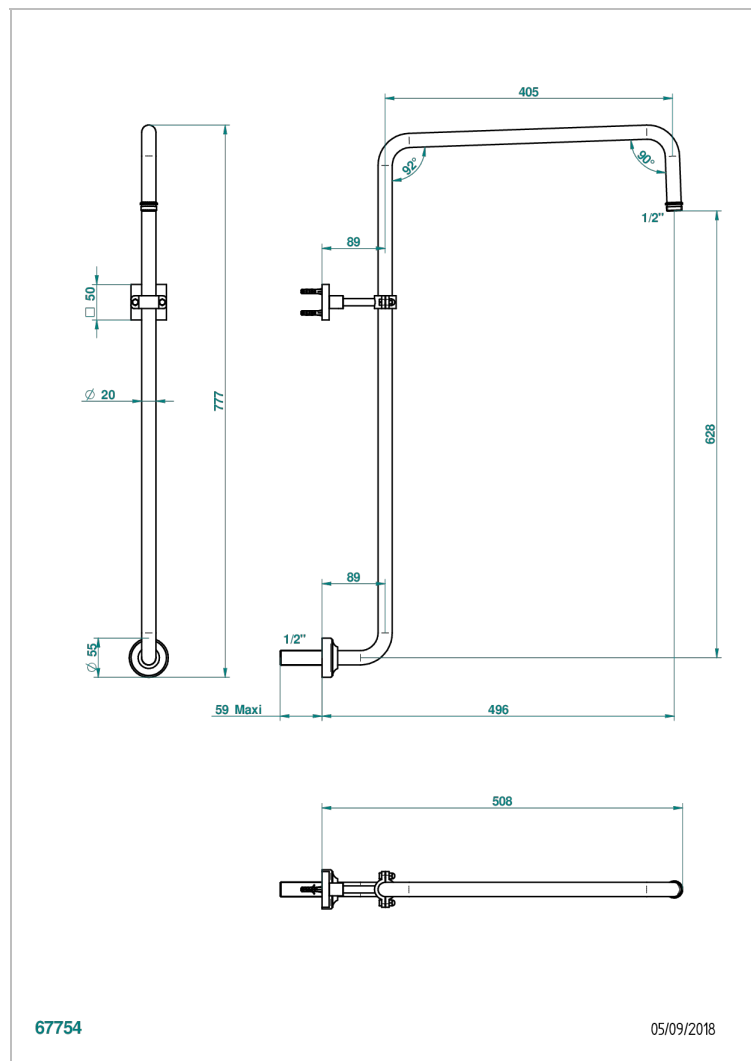

MASQUE DE FEMME ENGRAVED METAL

A2T-83

Curved shower arm 1/2"

CHARACTERISTIC

- Masque de Femme Engraved Metal
- Curved shower arm 1/2"

AVAILABLE FINITIONS

Antique nickel - H28
Black ceram - D30
Blush PVD - H62
Brass color PVD - H49
Brown bronze color PVD - F33
Gold color PVD - H52