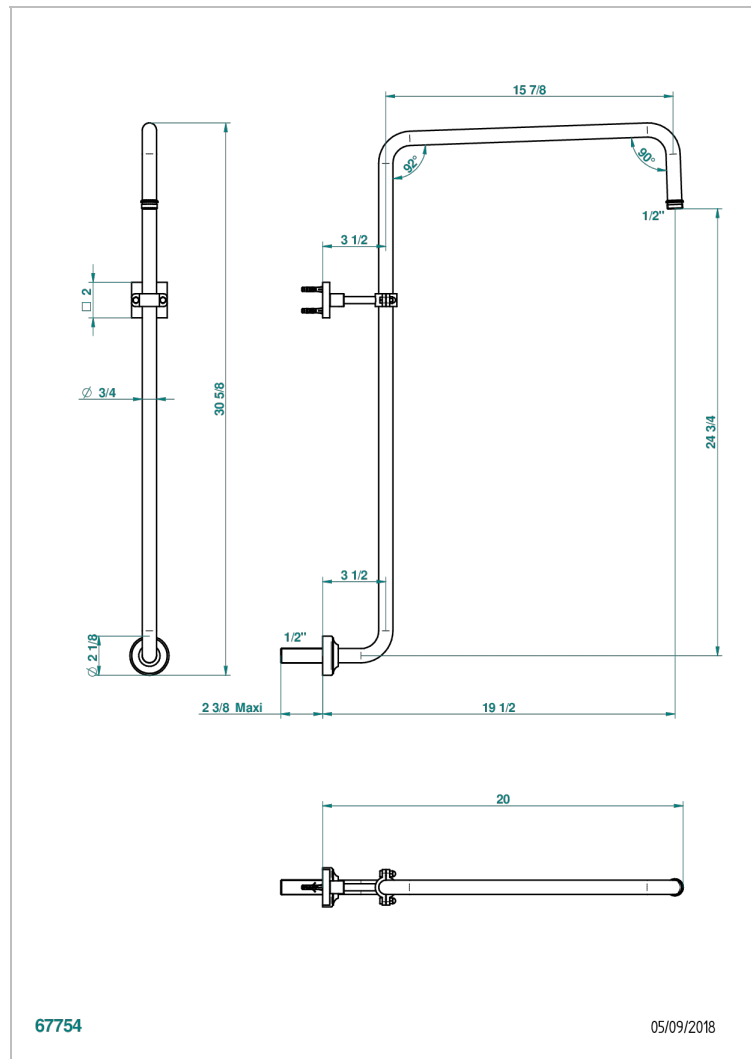

MASQUE DE FEMME ENGRAVED METAL

A2T-83

Curved shower arm 1/2"

67754

05/09/2018

CHARACTERISTIC

- Masque de Femme Engraved Metal
- Curved shower arm 1/2"

AVAILABLE FINITIONS