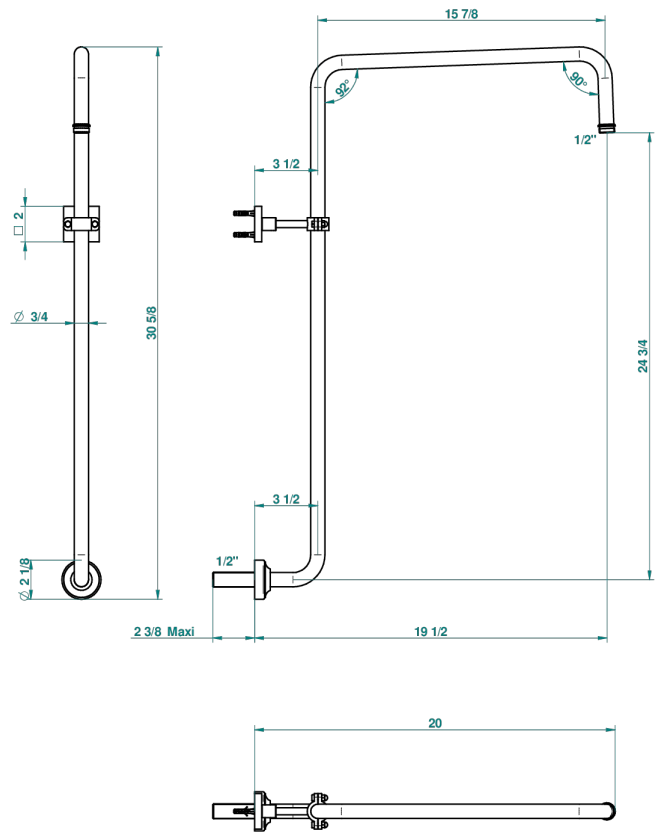

MASQUE DE FEMME SOLAIRE

A2S-83

Curved shower arm 1/2"

THG[®]
PARIS

67754

05/09/2018

CHARACTERISTIC

- Masque de Femme Solaire
- Curved shower arm 1/2"

AVAILABLE FINITIONS

Black ceram - D30
Matt chrome - C02
Matt gold - F07
Matt nickel (color finish) - C01
Polished chrome (color finish) - A02
Polished chrome / Polished gold (color finish) - G02

Polished gold (color finish) - F01
Polished nickel - B01
Soft gold - F30
Soft matt gold - F31