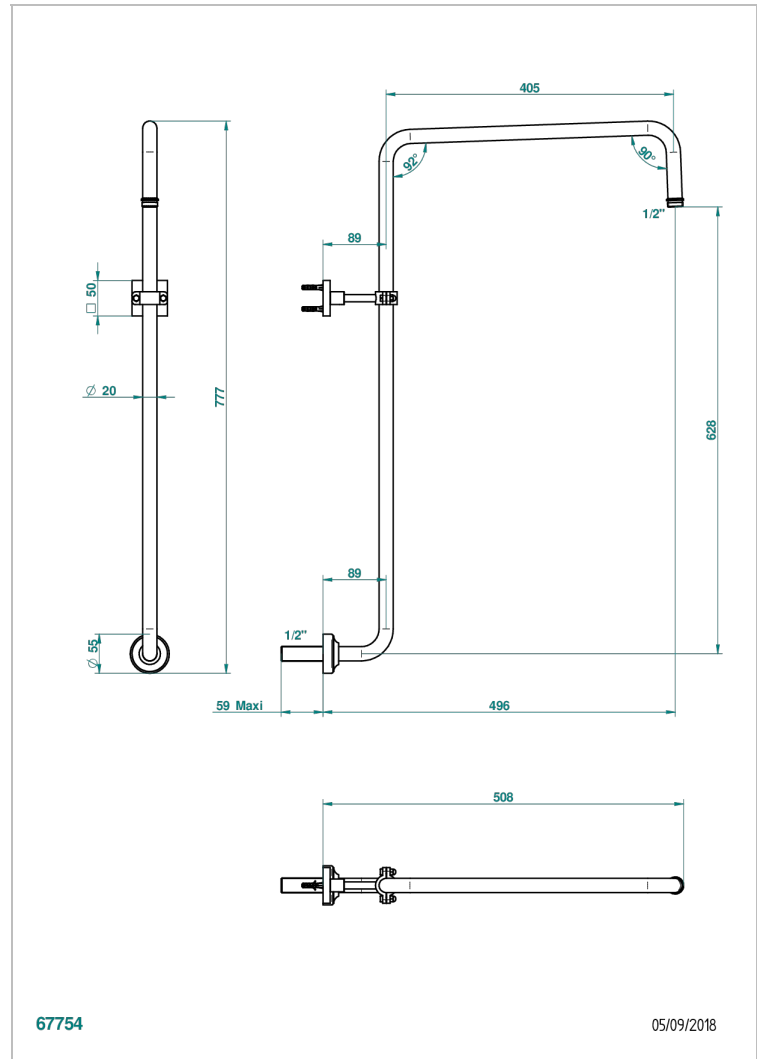

MASQUE DE FEMME SOLAIRE

A2S-83

Curved shower arm 1/2"

THG[®]
PARIS

CHARACTERISTIC

- Masque de Femme Solaire
- Curved shower arm 1/2"

AVAILABLE FINITIONS

Black ceram - D30
Matt chrome - C02
Matt gold - F07
Matt nickel (color finish) - C01
Polished chrome (color finish) - A02
Polished chrome / Polished gold (color finish) - G02

Polished gold (color finish) - F01
Polished nickel - B01
Soft gold - F30
Soft matt gold - F31