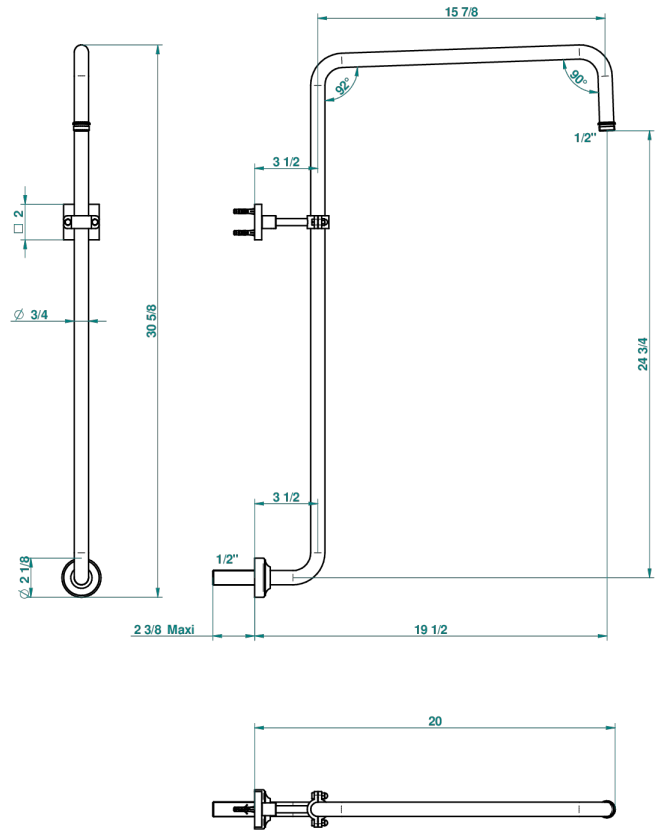

MASQUE DE FEMME SOLAIRE

A2S-83

Curved shower arm 1/2"

THG[®]
PARIS

67754

05/09/2018

CHARACTERISTIC

- Masque de Femme Solaire
- Curved shower arm 1/2"

AVAILABLE FINITIONS

Black ceram - D30
Matt chrome - C02
Matt gold - F07
Matt nickel (color finish) - C01
Polished chrome (color finish) - A02
Polished chrome / Polished gold (color finish) - G02

Polished gold (color finish) - F01
Polished nickel - B01
Soft gold - F30
Soft matt gold - F31