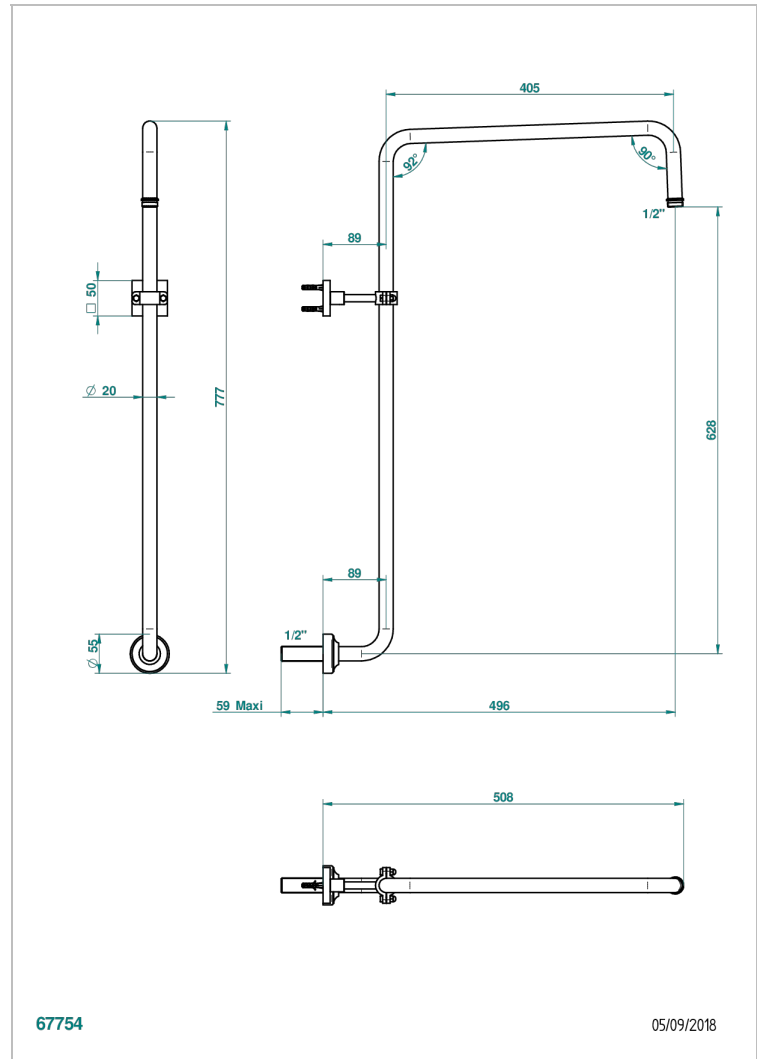

# MASQUE DE FEMME LUNAIRE

A2R-83

Curved shower arm 1/2"

THG<sup>®</sup>  
PARIS

## CHARACTERISTIC

- Masque de Femme Lunaire
- Curved shower arm 1/2"