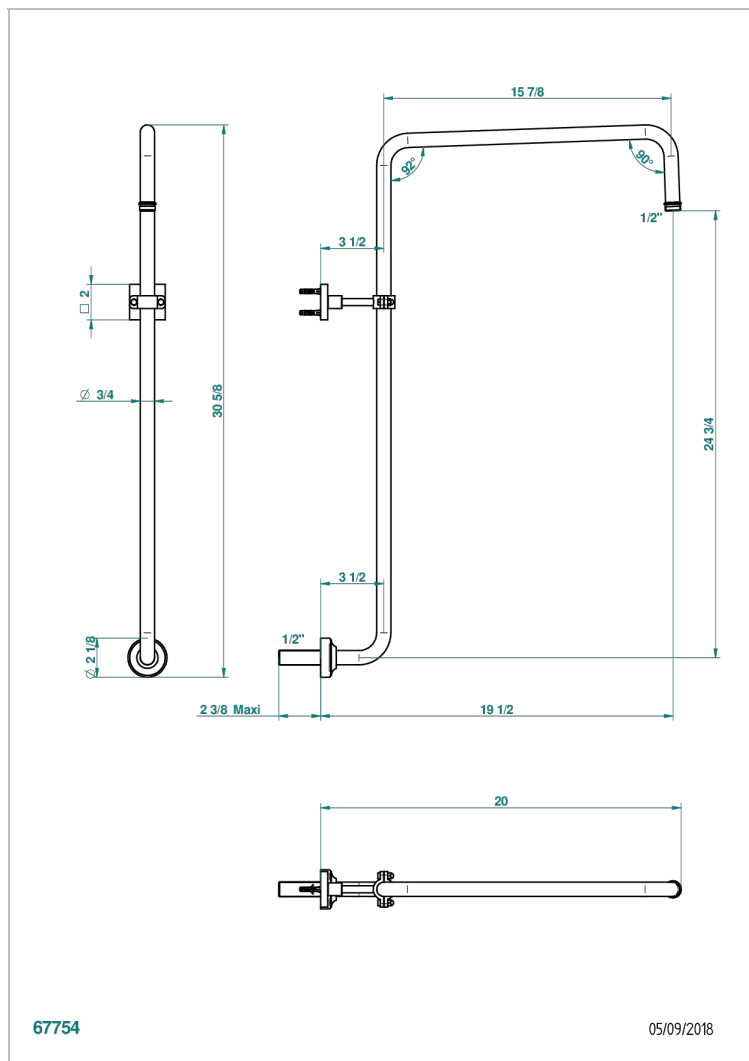

MASQUE DE FEMME LUNAIRE

A2R-83

Curved shower arm 1/2"

THG[®]
PARIS

CHARACTERISTIC

- Masque de Femme Lunaire
- Curved shower arm 1/2"

AVAILABLE FINITIONS

Black ceram - D30
Matt chrome - C02
Matt gold - F07
Matt nickel (color finish) - C01
Polished chrome (color finish) - A02
Polished chrome / Polished gold (color finish) - G02

Polished gold (color finish) - F01
Polished nickel - B01
Soft gold - F30
Soft matt gold - F31