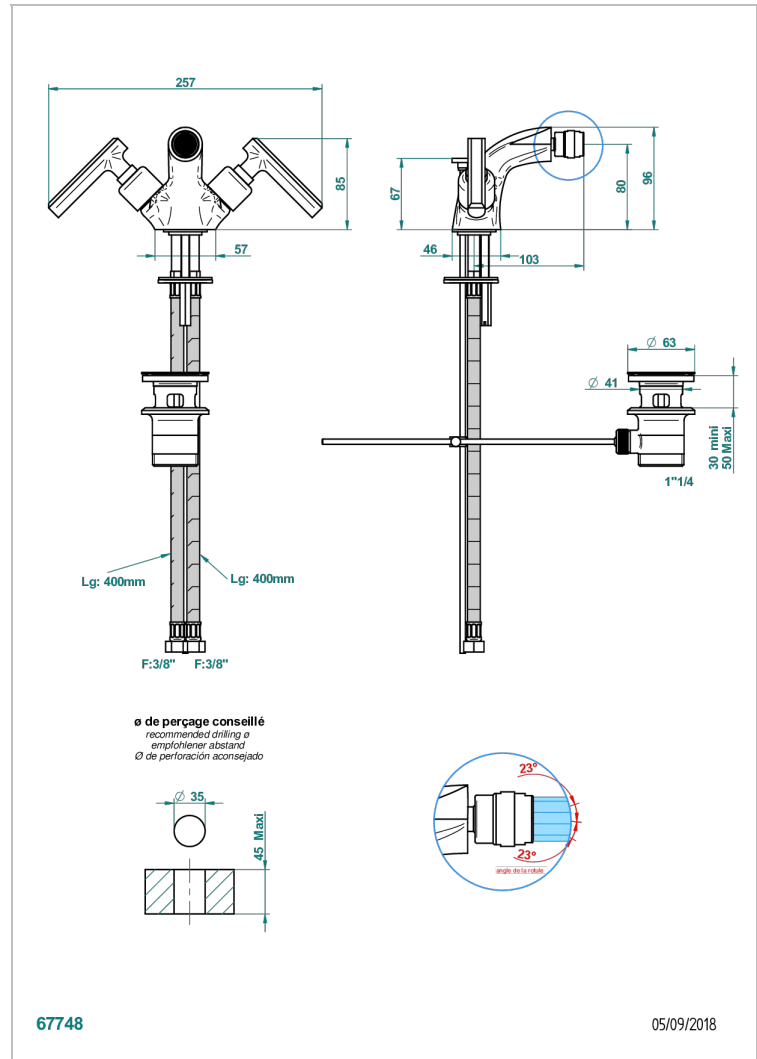

LES ONDES WITH LEVER

G8B-3202

1-hole bidet mixer with swivel jet handshower with waste

THG[®]
PARIS

CHARACTERISTIC

- ACS : 17ACCLY613
- NF : NF EN 200 - IA - Chrome

STANDARDS

AVAILABLE FINITIONS