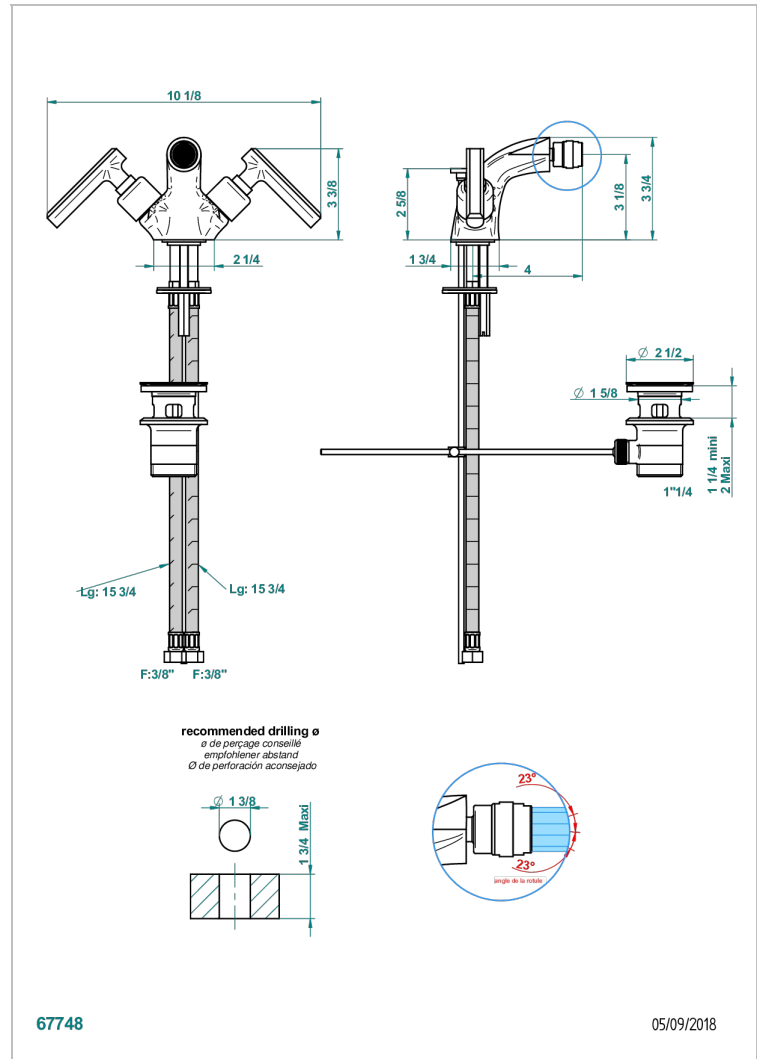

LES ONDES WITH LEVER

G8B-3202

1-hole bidet mixer with swivel jet handshower with waste

THG[®]
PARIS

CHARACTERISTIC

- ACS : 17ACCLY613
- NF : NF EN 200 - IA - Chrome

STANDARDS

AVAILABLE FINITIONS