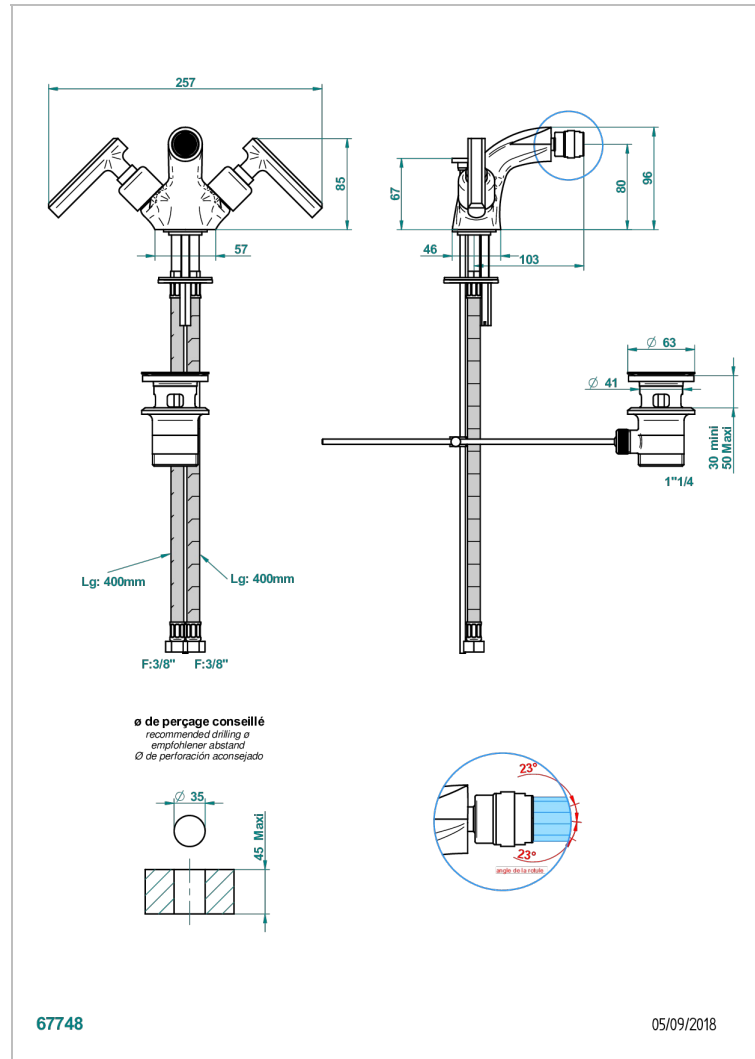

LES ONDES WITH LEVER

G8B-3202

1-hole bidet mixer with swivel jet handshower with waste

THG[®]
PARIS

CHARACTERISTIC

- ACS : 17ACCLY613
- NF : NF EN 200 - IA - Chrome

STANDARDS

AVAILABLE FINITIONS