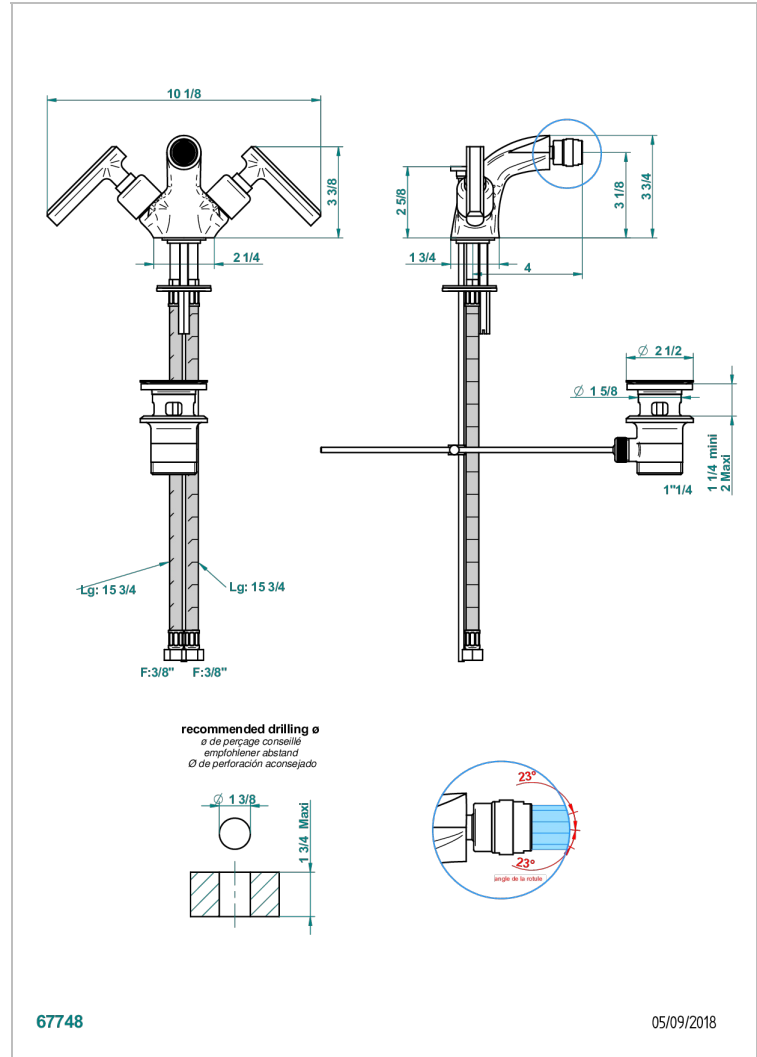

LES ONDES WITH LEVER

G8B-3202

1-hole bidet mixer with swivel jet handshower with waste

CHARACTERISTIC

- ACS : 17ACCLY613
- NF : NF EN 200 - IA - Chrome

STANDARDS

AVAILABLE FINITIONS

Antique nickel - H28
 Black ceram - D30
 Blush PVD - H62
 Brass color PVD - H49
 Brown bronze color PVD - F33
 Gold color PVD - H52