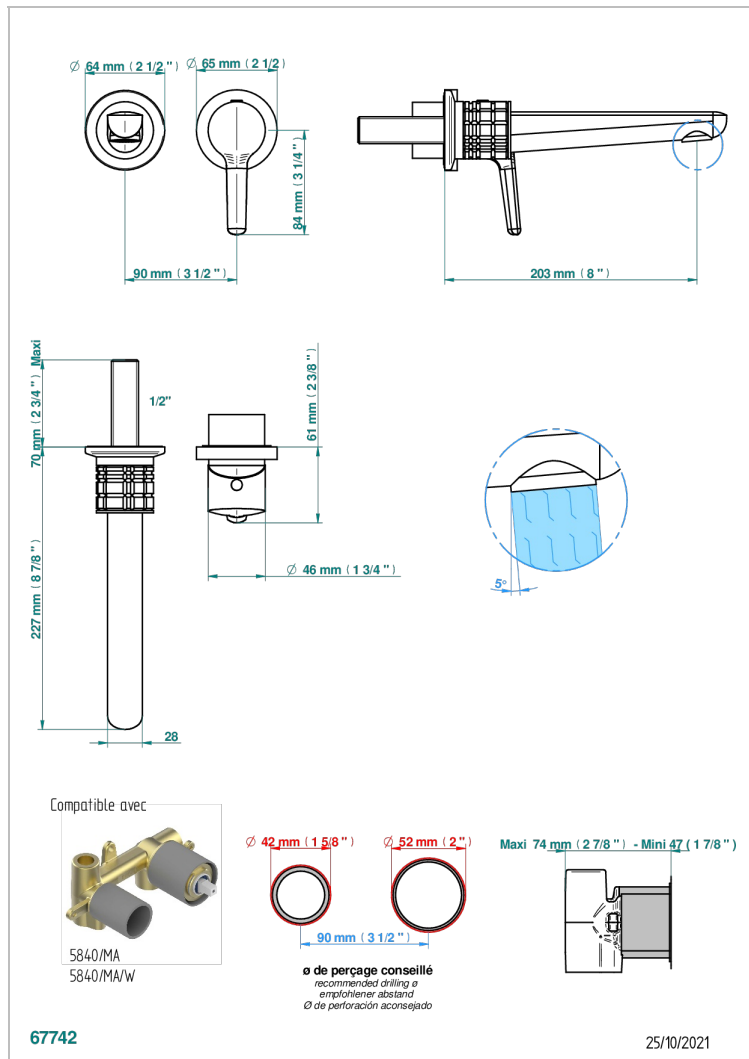

SYSTEM HOWLITE WITH LEVER

G9H-6541B

Trim only for Built-in basin mixer with spout (two x 1/2" inlets and one 1/2" outlet), without waste

CARACTERÍSTICAS

- System Howlite with lever
- Trim only for Built-in basin mixer with spout (two x 1/2" inlets and one 1/2" outlet), without waste

PRODUCTOS RELACIONADOS

- Ref. G00-5840/MAUS Rough parts for concealed wall-mounted mixer with 1/2" outlet

ACABADOS DISPONIBLES

Bronce claro - D01
Cerámica negra mate - D30
Cobre viejo mate - H07
Cromo - A02
Cromo mate - C02
Dorado - F01