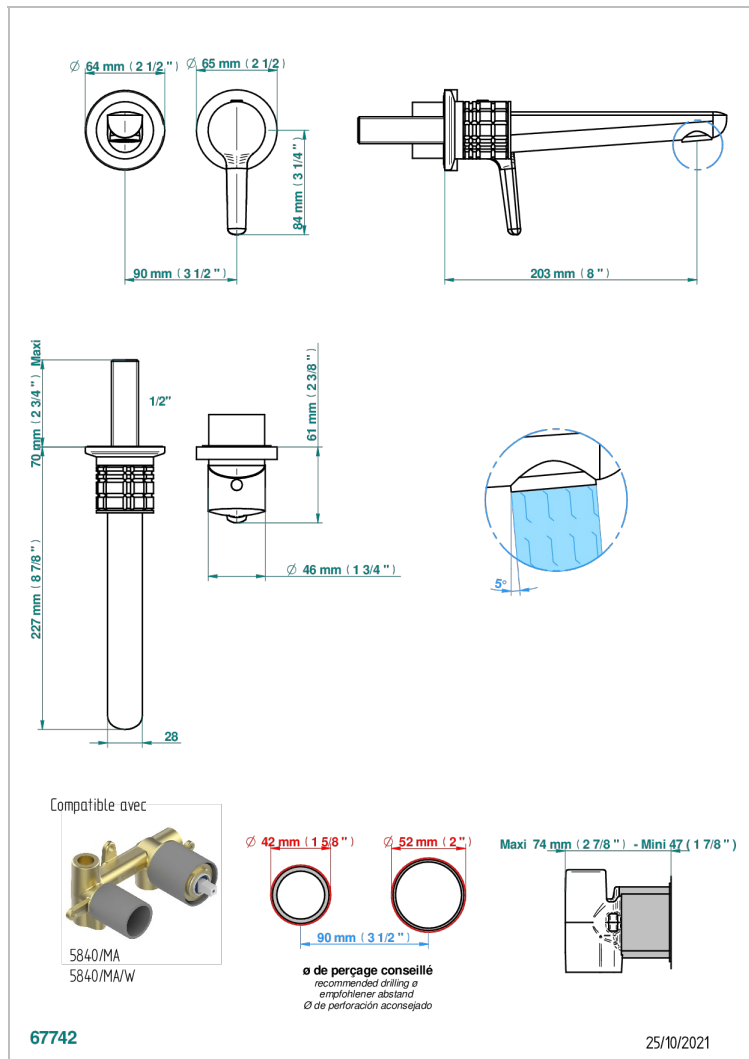

SYSTEM HOWLITE WITH LEVER HANDLES

G9H-6541B

Trim only for Built-in basin mixer with spout (two x 1/2" inlets and one 1/2" outlet), without waste

CHARACTERISTIC

- System Howlite with lever handles
- Trim only for Built-in basin mixer with spout (two x 1/2" inlets and one 1/2" outlet), without waste

RELATED SKU'S

- Ref. G00-5840/MAUS Rough parts for concealed wall-mounted mixer with 1/2" outlet

AVAILABLE FINITIONS

Black ceram - D30
Blush PVD - H62
Brass color PVD - H49
Brown bronze color PVD - F33
Chrome polished - A02
Copper antique matt, coated - H07