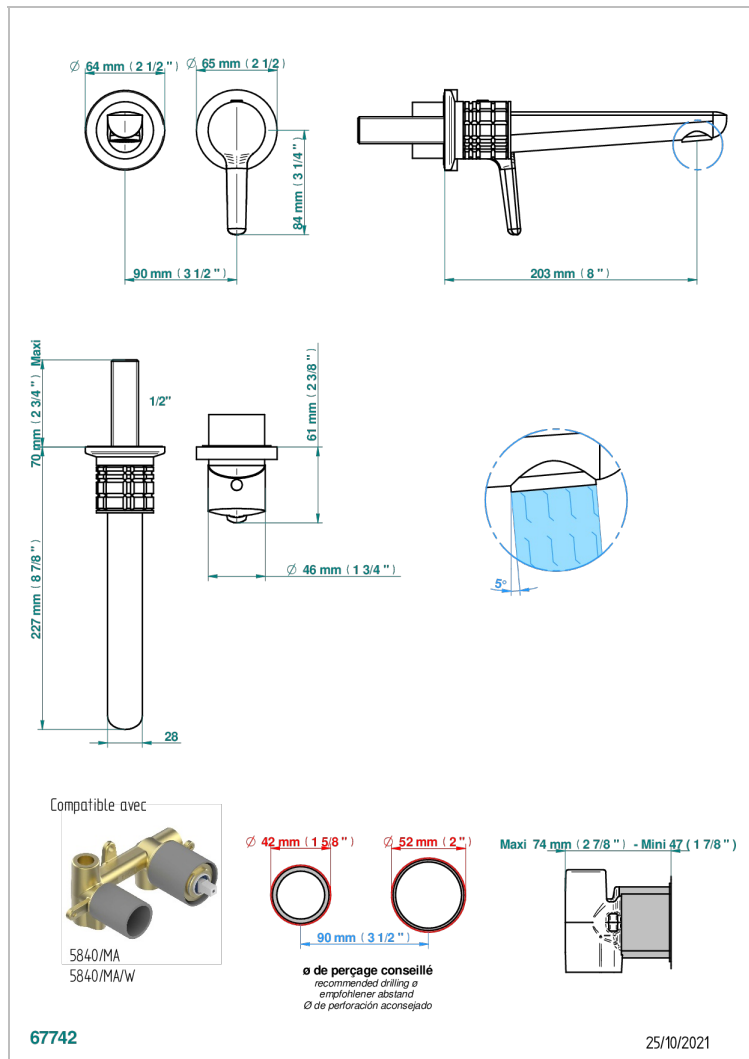

SYSTEM HOWLITE WITH LEVER

G9H-6541B

Trim only for Built-in basin mixer with spout (two x 1/2" inlets and one 1/2" outlet), without waste

CHARACTERISTIC

- System Howlite with lever
- Trim only for Built-in basin mixer with spout (two x 1/2" inlets and one 1/2" outlet), without waste

RELATED SKU'S

- Ref. G00-5840/MA/W Rough parts for concealed wall-mounted mixer with 1/2" outlet, for WC douche - WRAS approved

AVAILABLE FINITIONS

Antique nickel - H28
Black ceram - D30
Blush PVD - H62
Brass color PVD - H49
Brown bronze color PVD - F33
Gold color PVD - H52

Nickel color PVD - H55
Polished chrome (color finish) - A02
Polished gold (color finish) - F01
Polished nickel - B01
Soft gold - F30
Soft matt gold - F31

Umber PVD - H66
Varnished matt antique red copper (color finish) - H07