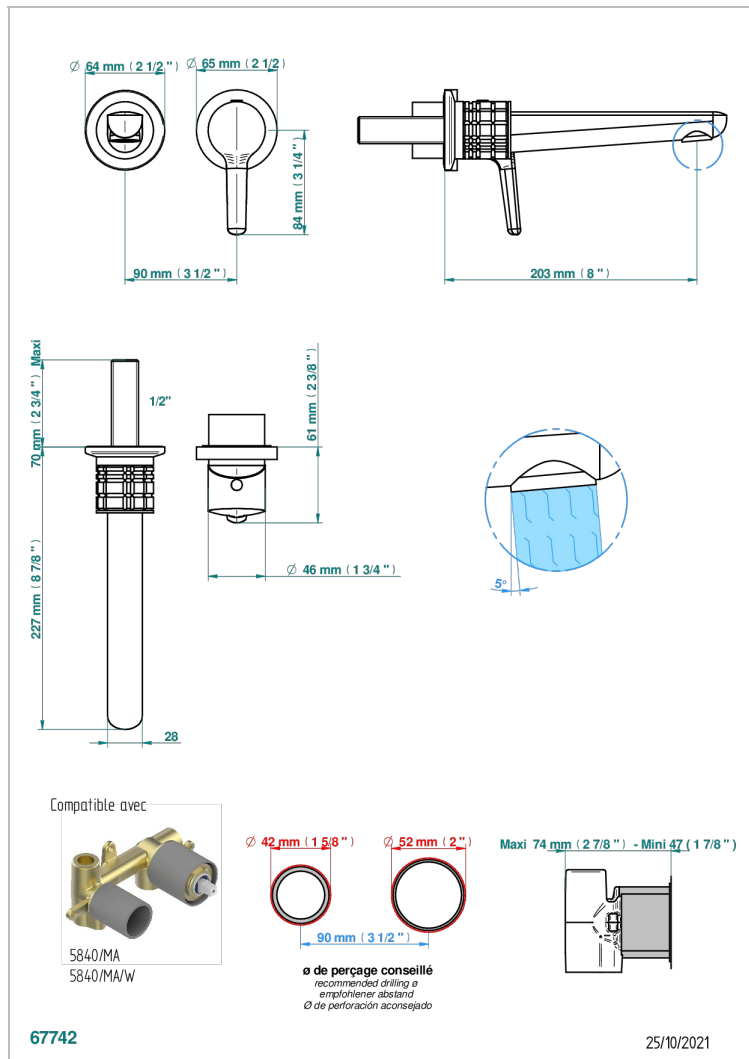

# SYSTEM HOWLITE WITH LEVER

G9H-6541B

Trim only for Built-in basin mixer with spout (two x 1/2" inlets and one 1/2" outlet), without waste

## CARACTERÍSTICAS

- System Howlite with lever
- Trim only for Built-in basin mixer with spout (two x 1/2" inlets and one 1/2" outlet), without waste

## PRODUCTOS RELACIONADOS

- Ref. G00-5840/MA Parte empotrada para mezclador mural con salida hembra 1/2