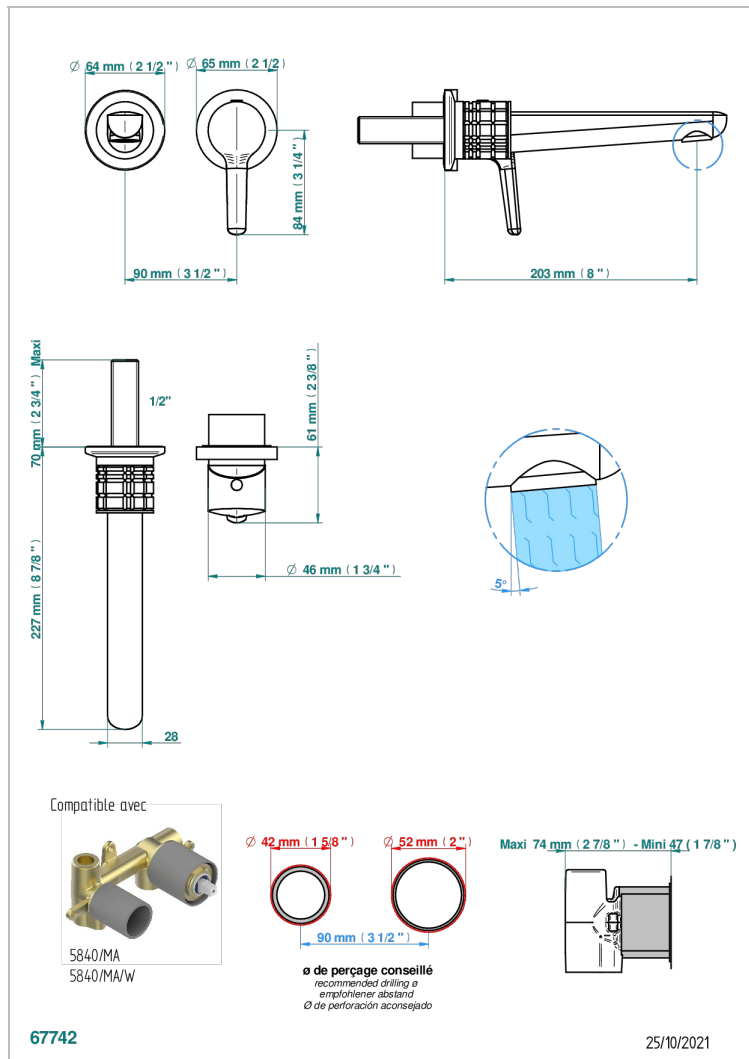

SYSTEM HOWLITE WITH LEVER

G9H-6541B

Trim only for Built-in basin mixer with spout (two x 1/2" inlets and one 1/2" outlet), without waste

CARACTERÍSTICAS

- System Howlite with lever
- Trim only for Built-in basin mixer with spout (two x 1/2" inlets and one 1/2" outlet), without waste

PRODUCTOS RELACIONADOS

- Ref. G00-5840/MA Parte empotrada para mezclador mural con salida hembra 1/2

ACABADOS DISPONIBLES

Bronce claro - D01
Cerámica negra mate - D30
Cobre viejo mate - H07
Cromo - A02
Cromo mate - C02
Dorado - F01