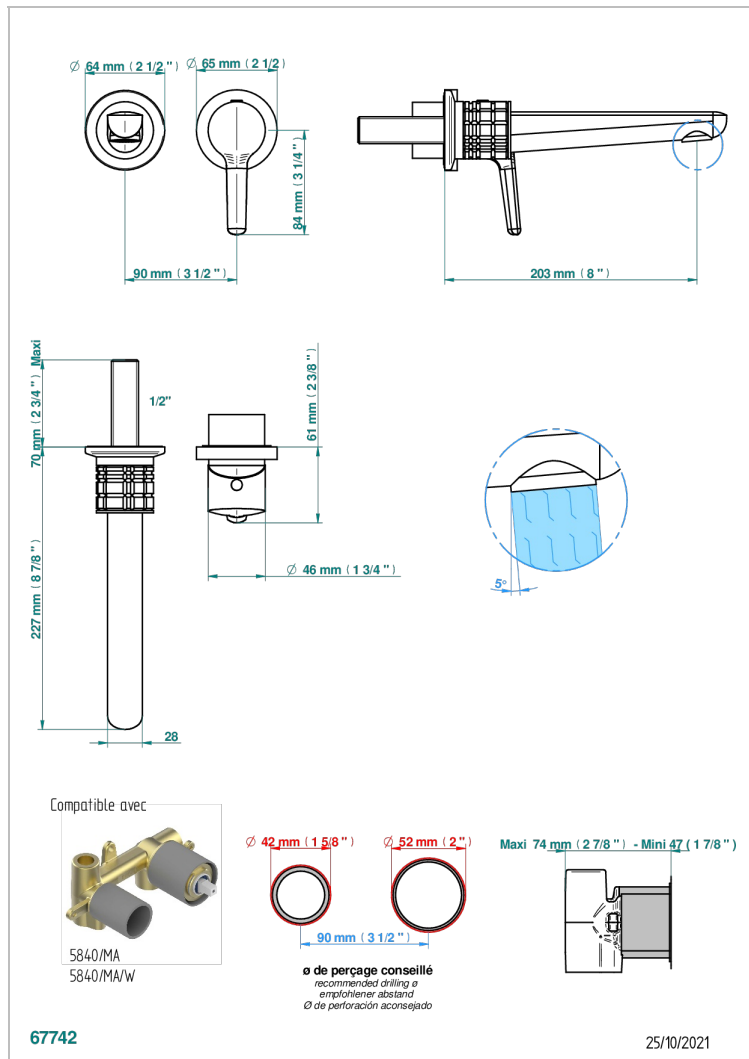

SYSTEM HOWLITE WITH LEVER

G9H-6541B

Trim only for Built-in basin mixer with spout (two x 1/2" inlets and one 1/2" outlet), without waste

CHARACTERISTIC

- System Howlite with lever
- Trim only for Built-in basin mixer with spout (two x 1/2" inlets and one 1/2" outlet), without waste

RELATED SKU'S

- Ref. G00-5840/MA Rough parts for concealed wall-mounted mixer with 1/2" outlet

AVAILABLE FINITIONS

Antique nickel - H28
Black ceram - D30
Blush PVD - H62
Brass color PVD - H49
Brown bronze color PVD - F33
Gold color PVD - H52

Nickel color PVD - H55
Polished chrome (color finish) - A02
Polished gold (color finish) - F01
Polished nickel - B01
Soft gold - F30
Soft matt gold - F31

Umber PVD - H66
Varnished matt antique red copper (color finish) - H07