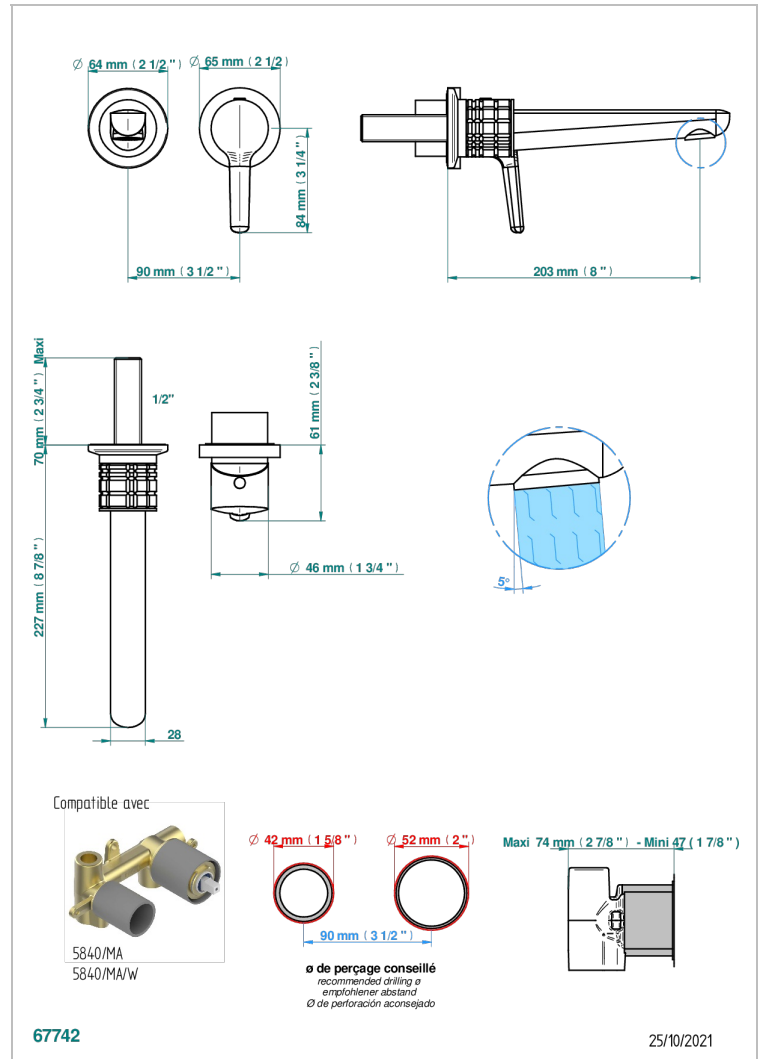

Trim only for Built-in basin mixer with spout (two x 1/2" inlets and one 1/2" outlet), without waste

## CARACTERÍSTICAS

- System Howlite
- Trim only for Built-in basin mixer with spout (two x 1/2" inlets and one 1/2" outlet), without waste

## PRODUCTOS RELACIONADOS

- Ref. G00-5840/MAUS Rough parts for concealed wall-mounted mixer with 1/2" outlet