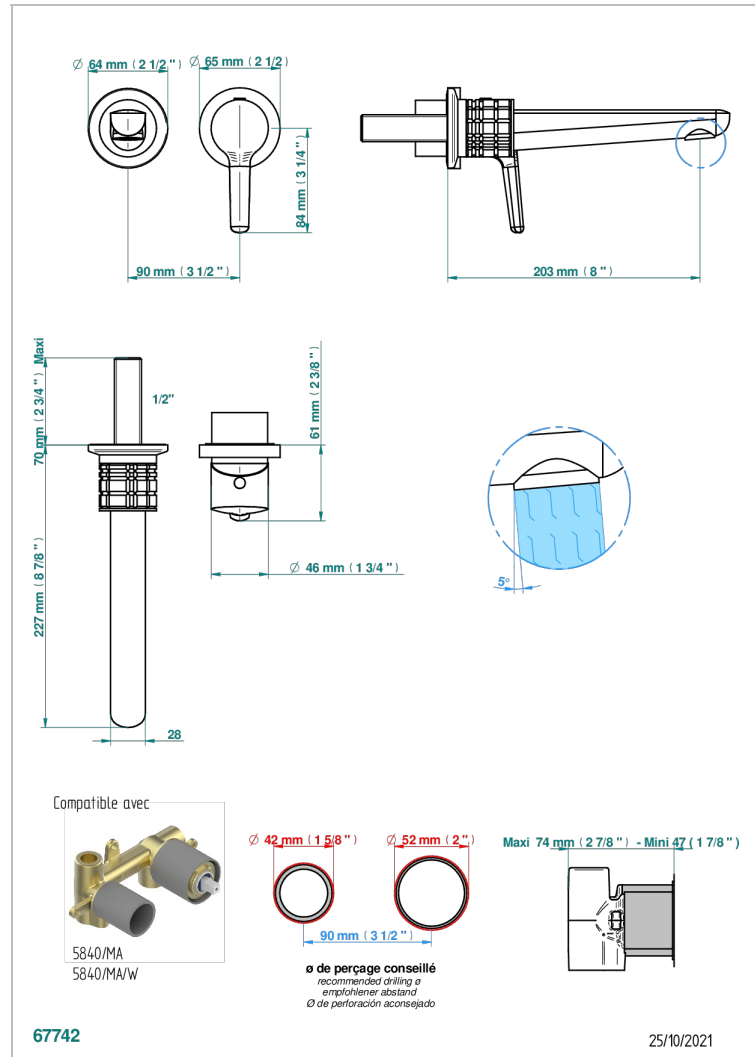

# SYSTEM HOWLITE

G9G-6541B

THG  
PARIS

Trim only for Built-in basin mixer with spout (two x 1/2" inlets and one 1/2" outlet), without waste

## CHARACTERISTIC

- System Howlite
- Trim only for Built-in basin mixer with spout (two x 1/2" inlets and one 1/2" outlet), without waste

## RELATED SKU'S

- Ref. G00-5840/MAUS Rough parts for concealed wall-mounted mixer with 1/2" outlet