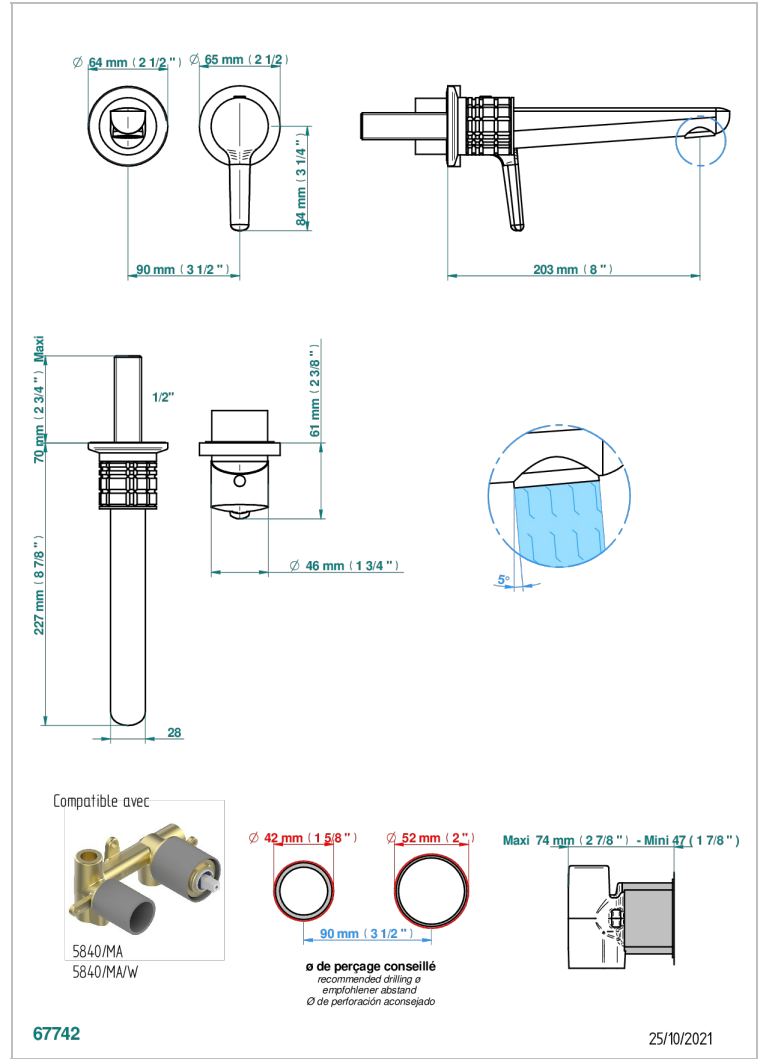

SYSTEM HOWLITE

G9G-6541B

THG
PARIS

Trim only for Built-in basin mixer with spout (two x 1/2" inlets and one 1/2" outlet), without waste

CHARACTERISTIC

- System Howlite
- Trim only for Built-in basin mixer with spout (two x 1/2" inlets and one 1/2" outlet), without waste

RELATED SKU'S

- Ref. G00-5840/MA Rough parts for concealed wall-mounted mixer with 1/2" outlet

AVAILABLE FINITIONS

Antique nickel - H28
Black ceram - D30
Blush PVD - H62
Brass color PVD - H49
Brown bronze color PVD - F33
Gold color PVD - H52

Nickel color PVD - H55
Polished chrome (color finish) - A02
Polished gold (color finish) - F01
Polished nickel - B01
Soft gold - F30
Soft matt gold - F31

Umber PVD - H66
Varnished matt antique red copper (color finish) - H07