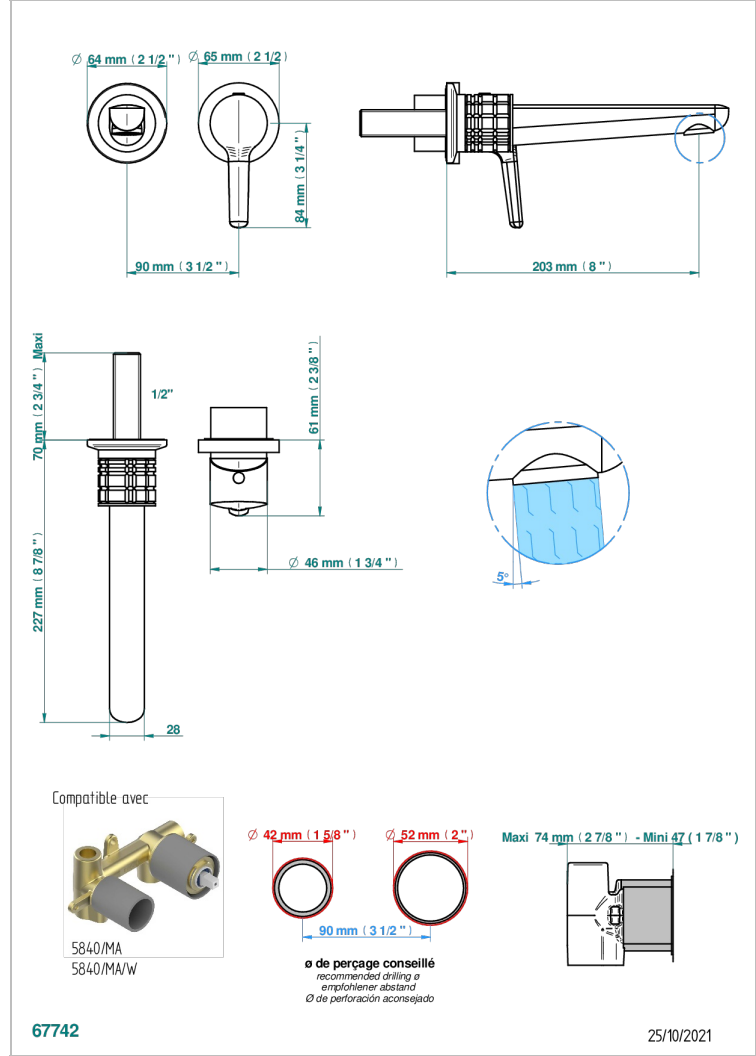

# SYSTEM HOWLITE

G9G-6541B

THG  
PARIS

Trim only for Built-in basin mixer with spout (two x 1/2" inlets and one 1/2" outlet), without waste

## CHARACTERISTIC

- System Howlite
- Trim only for Built-in basin mixer with spout (two x 1/2" inlets and one 1/2" outlet), without waste

## RELATED SKU'S

- Ref. G00-5840/MA Rough parts for concealed wall-mounted mixer with 1/2" outlet