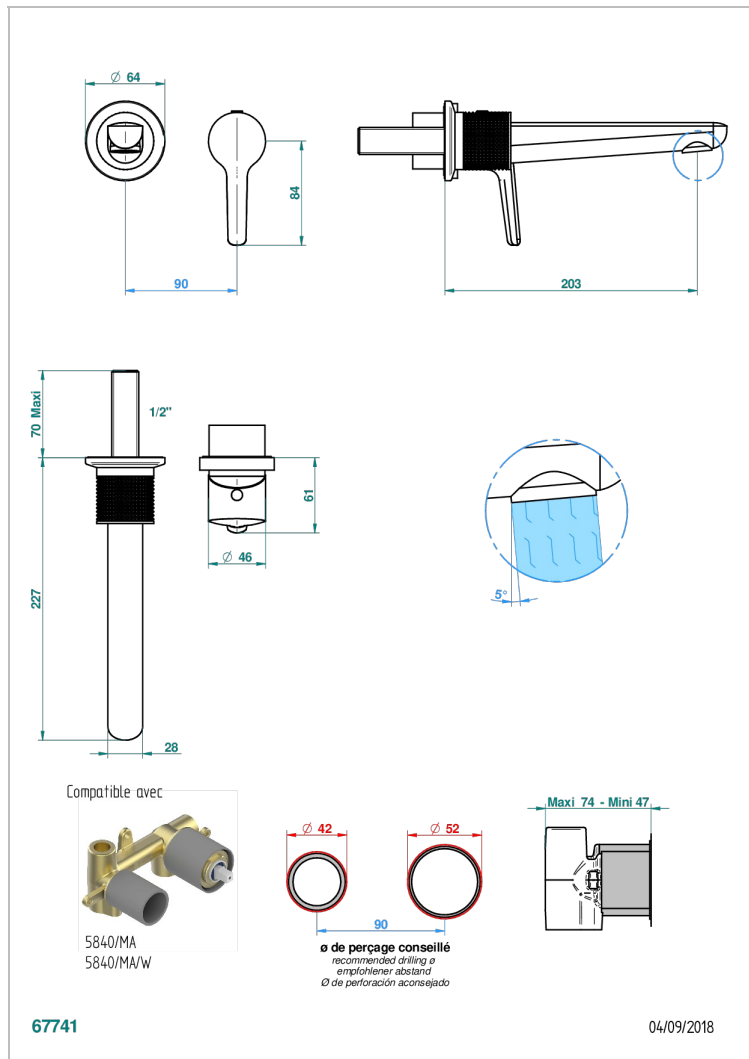

# SYSTEM DIAMOND METAL WITH LEVER

G9D-6541B

Trim only for Built-in basin mixer with spout (two x 1/2" inlets and one 1/2" outlet), without waste

## CARACTERÍSTICAS

- System Diamond Metal with lever
- Trim only for Built-in basin mixer with spout (two x 1/2" inlets and one 1/2" outlet), without waste

## PRODUCTOS RELACIONADOS

- Ref. G00-5840/MAUS Rough parts for concealed wall-mounted mixer with 1/2" outlet