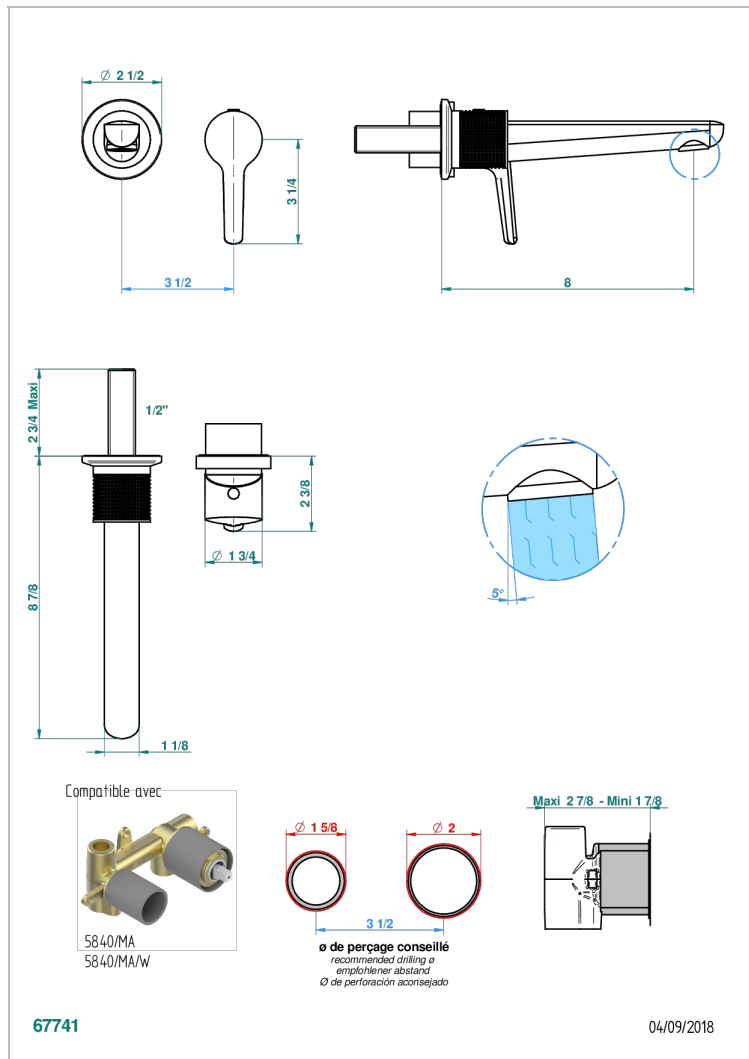

SYSTEM DIAMOND METAL WITH LEVER

G9D-6541B

Trim only for Built-in basin mixer with spout (two x 1/2" inlets and one 1/2" outlet), without waste

CARACTERÍSTICAS

- System Diamond Metal with lever
- Trim only for Built-in basin mixer with spout (two x 1/2" inlets and one 1/2" outlet), without waste

PRODUCTOS RELACIONADOS

- Ref. G00-5840/MAUS Rough parts for concealed wall-mounted mixer with 1/2" outlet

ACABADOS DISPONIBLES

Bronce claro - D01
Cerámica negra mate - D30
Cobre viejo mate - H07
Cromo - A02
Cromo mate - C02
Dorado - F01