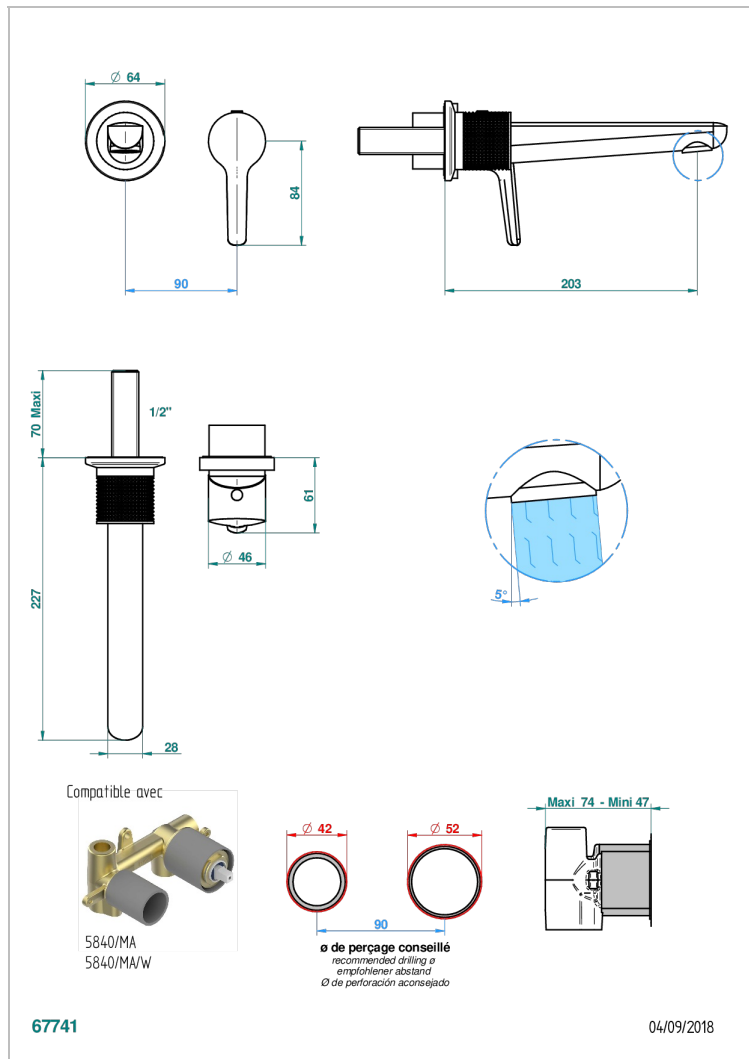

SYSTEM DIAMOND METAL WITH LEVER

G9D-6541B

Trim only for Built-in basin mixer with spout (two x 1/2" inlets and one 1/2" outlet), without waste

CHARACTERISTIC

- System Diamond Metal with lever
- Trim only for Built-in basin mixer with spout (two x 1/2" inlets and one 1/2" outlet), without waste

RELATED SKU'S

- Ref. G00-5840/MA Rough parts for concealed wall-mounted mixer with 1/2" outlet

AVAILABLE FINITIONS

Antique nickel - H28
Black ceram - D30
Blush PVD - H62
Brass color PVD - H49
Brown bronze color PVD - F33
Gold color PVD - H52

Nickel color PVD - H55
Polished chrome (color finish) - A02
Polished chrome with gold inlay - GA1
Polished gold (color finish) - F01
Polished nickel - B01
Soft gold - F30

Soft matt gold - F31
Umber PVD - H66
Varnished matt antique red copper (color finish) - H07