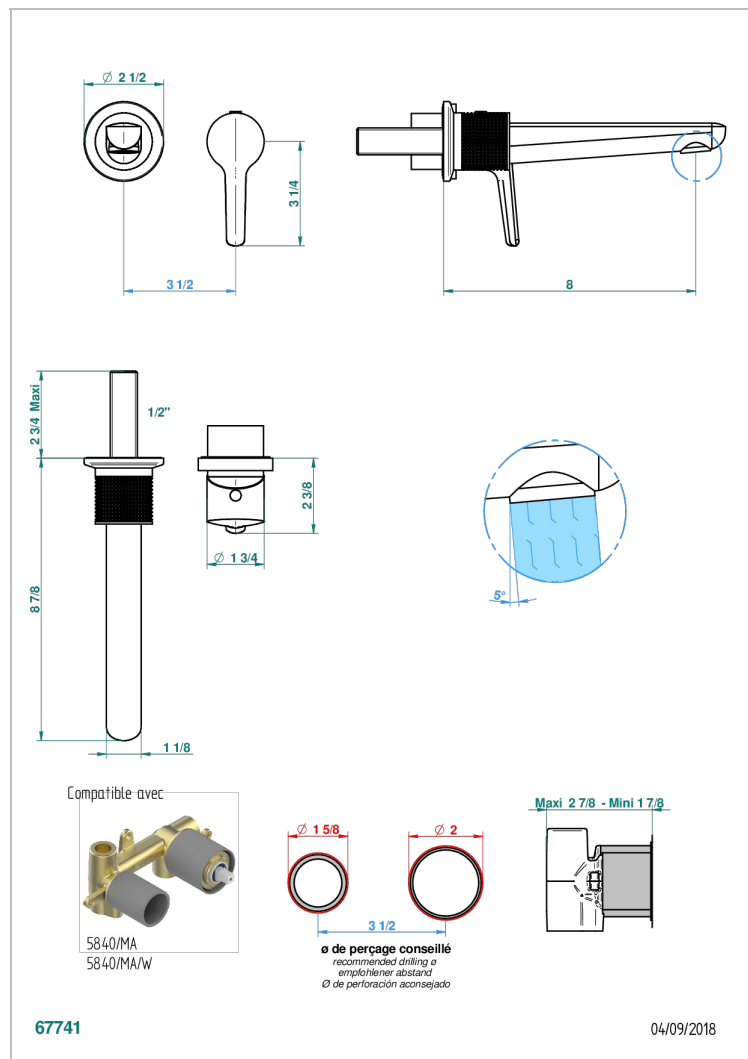

SYSTEM DIAMOND METAL WITH LEVER

G9D-6541B

Trim only for Built-in basin mixer with spout (two x 1/2" inlets and one 1/2" outlet), without waste

CHARACTERISTIC

- System Diamond Metal with lever
- Trim only for Built-in basin mixer with spout (two x 1/2" inlets and one 1/2" outlet), without waste

RELATED SKU'S

- Ref. G00-5840/MA Rough parts for concealed wall-mounted mixer with 1/2" outlet

AVAILABLE FINITIONS

Antique nickel - H28
Black ceram - D30
Blush PVD - H62
Brass color PVD - H49
Brown bronze color PVD - F33
Gold color PVD - H52

Nickel color PVD - H55
Polished chrome (color finish) - A02
Polished chrome with gold inlay - GA1
Polished gold (color finish) - F01
Polished nickel - B01
Soft gold - F30

Soft matt gold - F31
Umber PVD - H66
Varnished matt antique red copper (color finish) - H07