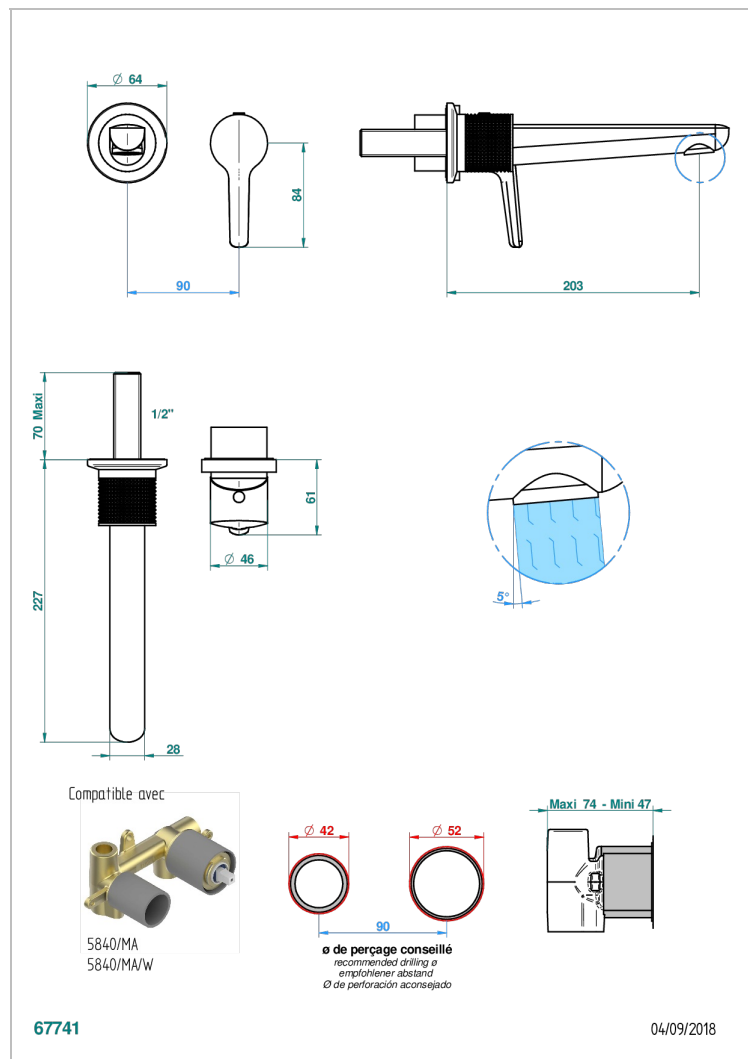

SYSTEM DIAMOND METAL WITH LEVER

G9D-6541B

Trim only for Built-in basin mixer with spout (two x 1/2" inlets and one 1/2" outlet), without waste

CHARACTERISTIC

- System Diamond Metal with lever
- Trim only for Built-in basin mixer with spout (two x 1/2" inlets and one 1/2" outlet), without waste

RELATED SKU'S

- Ref. G00-5840/MA Rough parts for concealed wall-mounted mixer with 1/2" outlet

AVAILABLE FINITIONS

Antique nickel - H28
Black ceram - D30
Blush PVD - H62
Brass color PVD - H49
Brown bronze color PVD - F33
Gold color PVD - H52

Nickel color PVD - H55
Polished chrome (color finish) - A02
Polished chrome with gold inlay - GA1
Polished gold (color finish) - F01
Polished nickel - B01
Soft gold - F30

Soft matt gold - F31
Umber PVD - H66
Varnished matt antique red copper (color finish) - H07