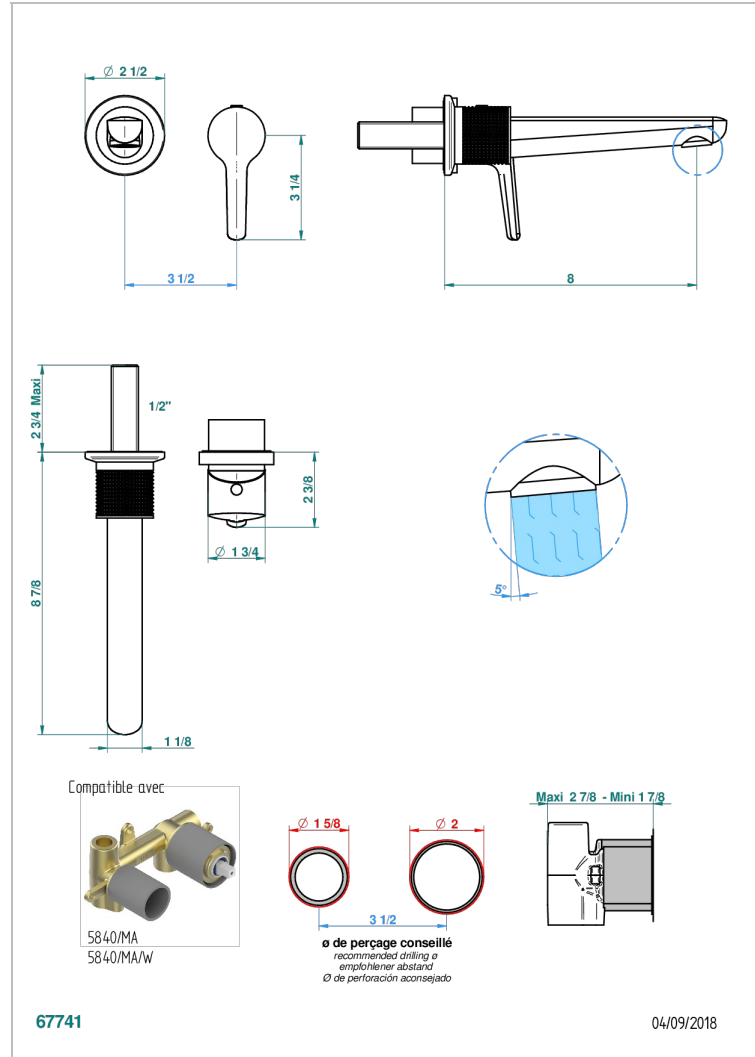

# SYSTEM DIAMOND METAL

G9C-6541B

THG  
PARIS

Trim only for Built-in basin mixer with spout (two x 1/2" inlets and one 1/2" outlet), without waste

## CARACTERÍSTICAS

- System Diamond Metal
- Trim only for Built-in basin mixer with spout (two x 1/2" inlets and one 1/2" outlet), without waste

## PRODUCTOS RELACIONADOS

- Ref. G00-5840/MAUS Rough parts for concealed wall-mounted mixer with 1/2" outlet