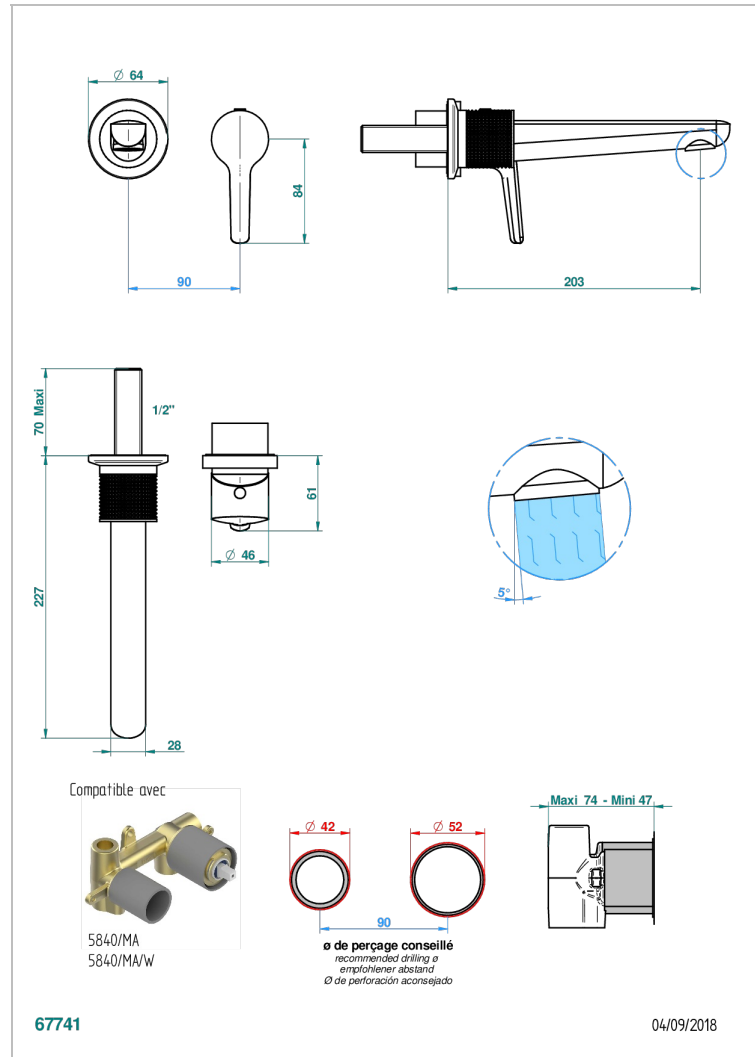

SYSTEM DIAMOND METAL

G9C-6541B

THG[®]
PARIS

Trim only for Built-in basin mixer with spout (two x 1/2" inlets and one 1/2" outlet), without waste

CARACTERÍSTICAS

- System Diamond Metal
- Trim only for Built-in basin mixer with spout (two x 1/2" inlets and one 1/2" outlet), without waste

PRODUCTOS RELACIONADOS

- Ref. G00-5840/MA Parte empotrada para mezclador mural con salida hembra 1/2

ACABADOS DISPONIBLES

Bronce claro - D01
Cerámica negra mate - D30
Cobre viejo mate - H07
Cromo - A02
Cromo mate - C02
Dorado - F01