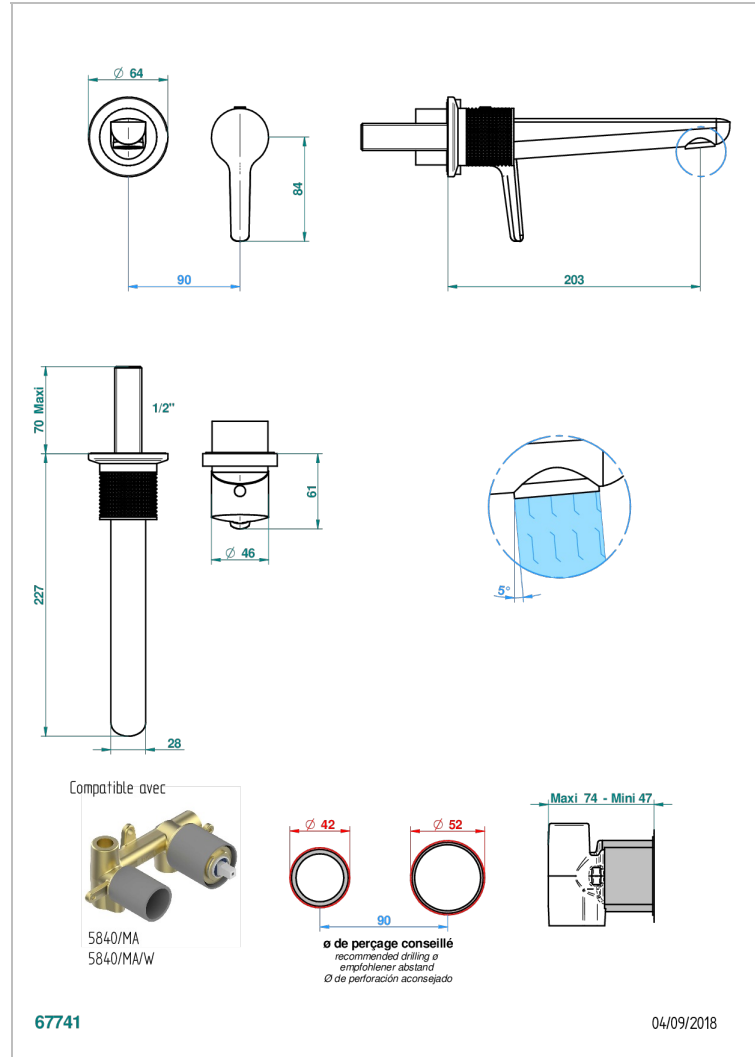

# SYSTEM DIAMOND METAL

G9C-6541B

THG  
PARIS

Trim only for Built-in basin mixer with spout (two x 1/2" inlets and one 1/2" outlet), without waste

## CHARACTERISTIC

- System Diamond Metal
- Trim only for Built-in basin mixer with spout (two x 1/2" inlets and one 1/2" outlet), without waste

## RELATED SKU'S

- Ref. G00-5840/MA Rough parts for concealed wall-mounted mixer with 1/2" outlet