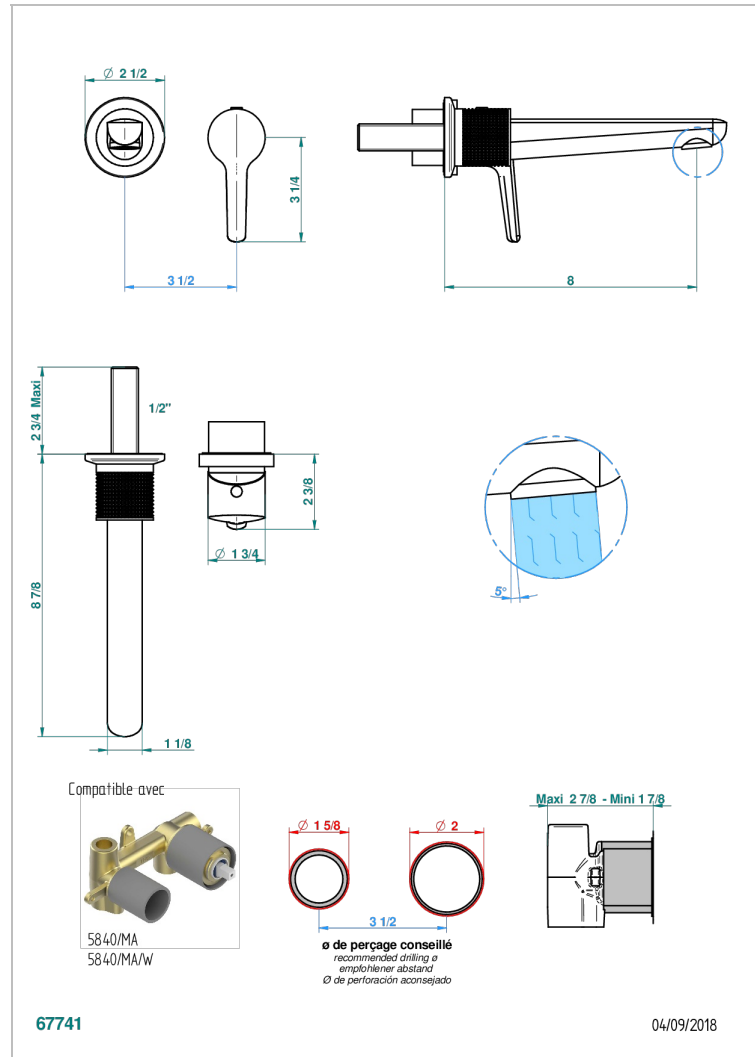

SYSTEM DIAMOND METAL

G9C-6541B

THG
PARIS

Trim only for Built-in basin mixer with spout (two x 1/2" inlets and one 1/2" outlet), without waste

CARACTERÍSTICAS

- System Diamond Metal
- Trim only for Built-in basin mixer with spout (two x 1/2" inlets and one 1/2" outlet), without waste

PRODUCTOS RELACIONADOS

- Ref. G00-5840/MA Parte empotrada para mezclador mural con salida hembra 1/2"

ACABADOS DISPONIBLES

Bronce claro - D01
Cerámica negra mate - D30
Cobre viejo mate - H07
Cromo - A02
Cromo mate - C02
Dorado - F01