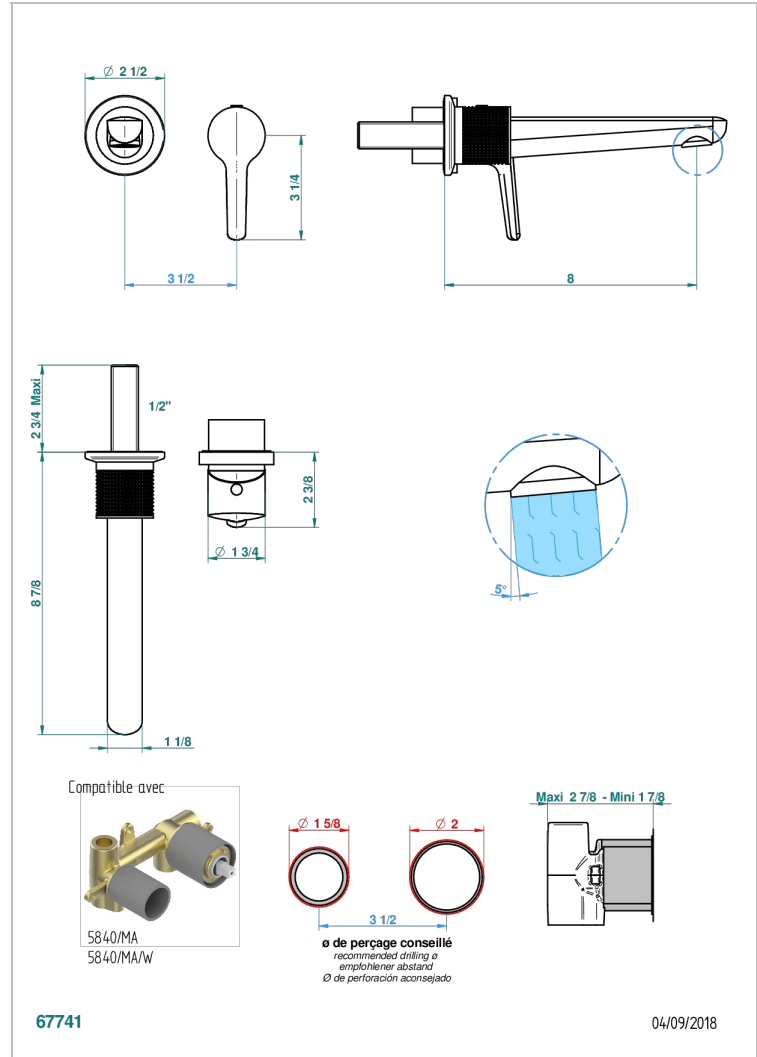

SYSTEM DIAMOND METAL

G9C-6541B

THG[®]
PARIS

Trim only for Built-in basin mixer with spout (two x 1/2" inlets and one 1/2" outlet), without waste

CHARACTERISTIC

- System Diamond Metal
- Trim only for Built-in basin mixer with spout (two x 1/2" inlets and one 1/2" outlet), without waste

RELATED SKU'S

- Ref. G00-5840/MA Rough parts for concealed wall-mounted mixer with 1/2" outlet

AVAILABLE FINITIONS

Antique nickel - H28
Black ceram - D30
Blush PVD - H62
Brass color PVD - H49
Brown bronze color PVD - F33
Gold color PVD - H52

Nickel color PVD - H55
Polished chrome (color finish) - A02
Polished chrome with gold inlay - GA1
Polished gold (color finish) - F01
Polished nickel - B01
Soft gold - F30

Soft matt gold - F31
Umber PVD - H66
Varnished matt antique red copper (color finish) - H07