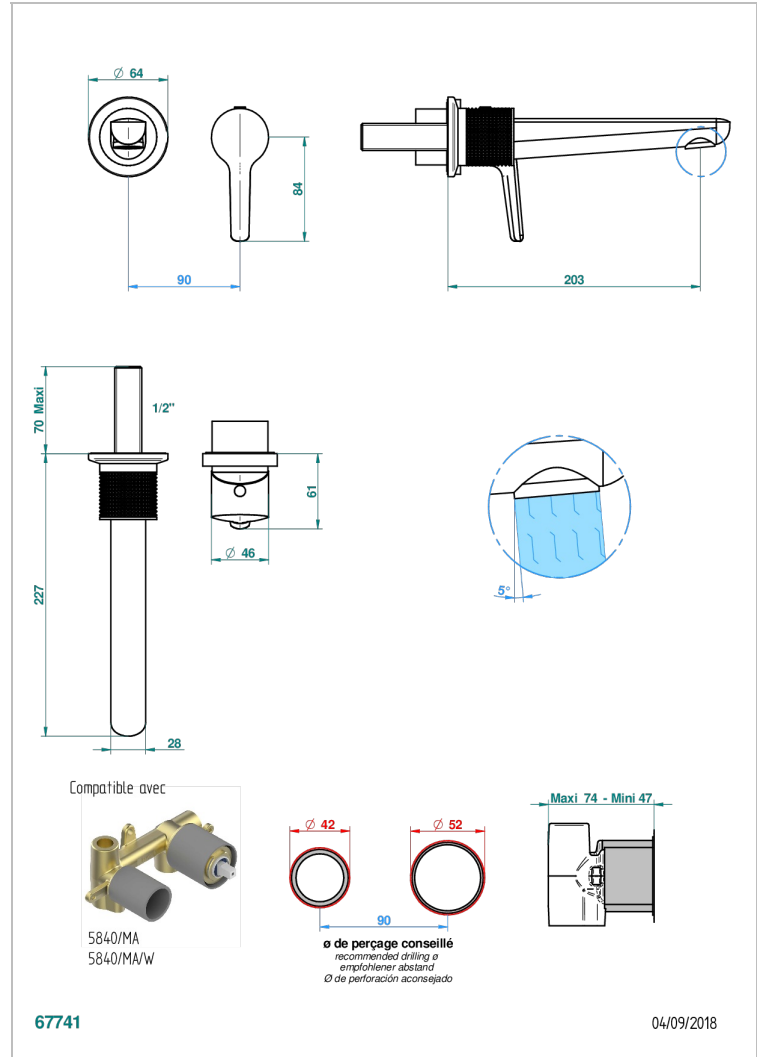

SYSTEM DIAMOND METAL

G9C-6541B

THG
PARIS

Trim only for Built-in basin mixer with spout (two x 1/2" inlets and one 1/2" outlet), without waste

CHARACTERISTIC

- System Diamond Metal
- Trim only for Built-in basin mixer with spout (two x 1/2" inlets and one 1/2" outlet), without waste

RELATED SKU'S

- Ref. G00-5840/MA Rough parts for concealed wall-mounted mixer with 1/2" outlet

AVAILABLE FINITIONS

Antique nickel - H28
Black ceram - D30
Blush PVD - H62
Brass color PVD - H49
Brown bronze color PVD - F33
Gold color PVD - H52

Nickel color PVD - H55
Polished chrome (color finish) - A02
Polished chrome with gold inlay - GA1
Polished gold (color finish) - F01
Polished nickel - B01
Soft gold - F30

Soft matt gold - F31
Umber PVD - H66
Varnished matt antique red copper (color finish) - H07