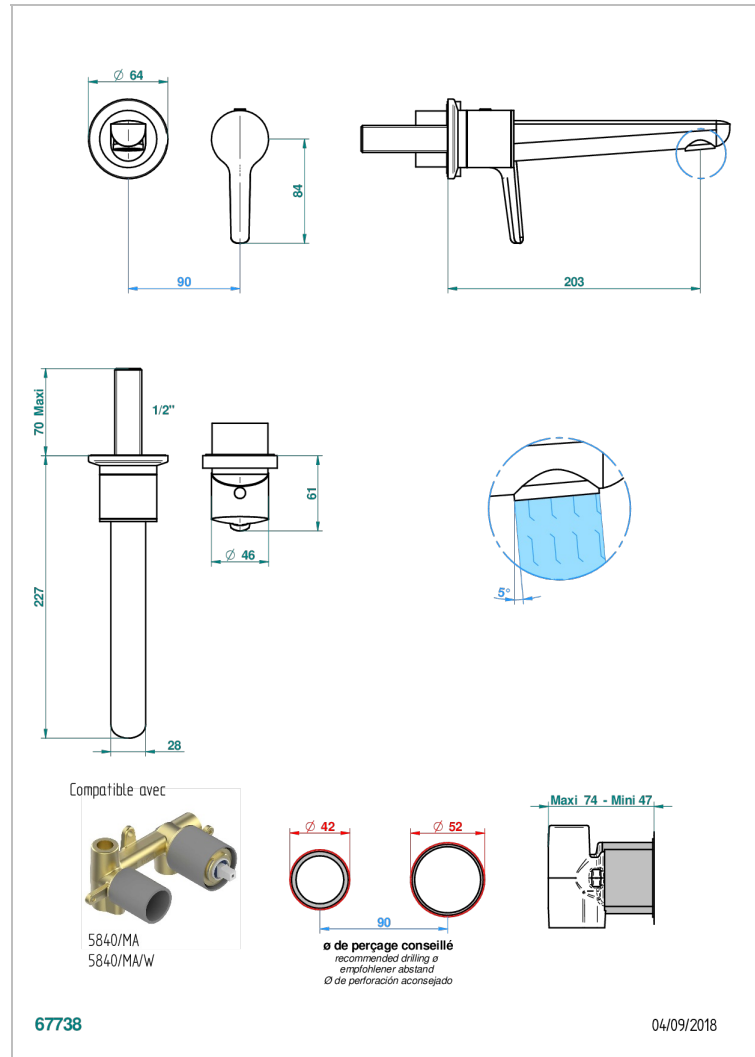

# SYSTEM SMOOTH METAL WITH LEVER

G9B-6541B

THG<sup>®</sup>  
PARIS

Trim only for Built-in basin mixer with spout (two x 1/2" inlets and one 1/2" outlet), without waste

## CARACTERÍSTICAS

- System Smooth Metal with lever
- Trim only for Built-in basin mixer with spout (two x 1/2" inlets and one 1/2" outlet), without waste

## PRODUCTOS RELACIONADOS

- Ref. G00-5840/MAUS Rough parts for concealed wall-mounted mixer with 1/2" outlet