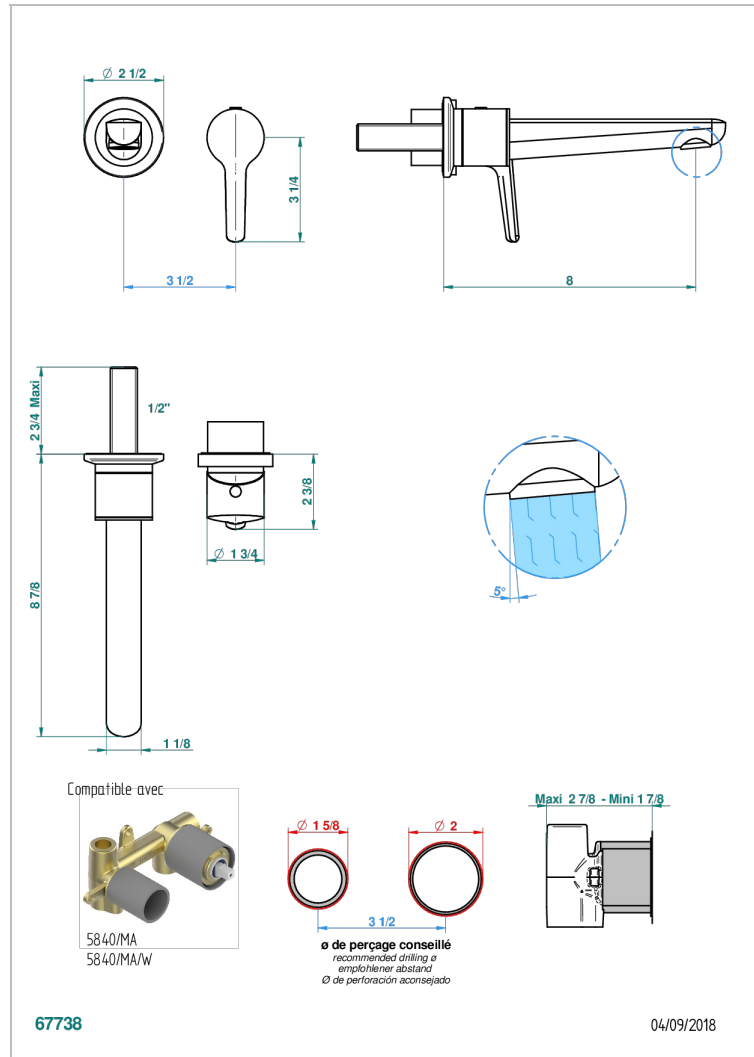

SYSTEM SMOOTH METAL WITH LEVER

G9B-6541B

THG[®]
PARIS

Trim only for Built-in basin mixer with spout (two x 1/2" inlets and one 1/2" outlet), without waste

CARACTERÍSTICAS

- System Smooth Metal with lever
- Trim only for Built-in basin mixer with spout (two x 1/2" inlets and one 1/2" outlet), without waste

ESPECIFICACIONES TÉCNICAS

- Recommandé : 3 bars (max. 5 bars) - Advised : 43,5 psi (max. 72 psi)
- 15 l/min à 3 bars (4 gpm at 43.5 psi)

PRODUCTOS RELACIONADOS

- Ref. G00-5840/MAUS Rough parts for concealed wall-mounted mixer with 1/2" outlet