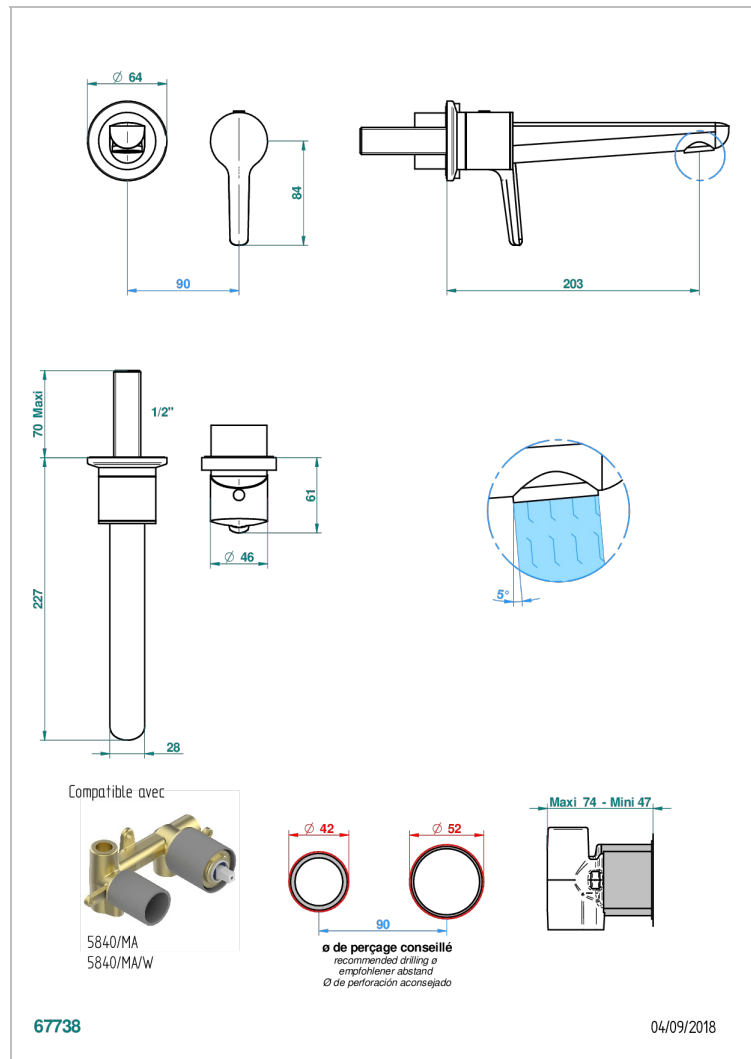

SYSTEM SMOOTH METAL WITH LEVER

G9B-6541B

Trim only for Built-in basin mixer with spout (two x 1/2" inlets and one 1/2" outlet), without waste

CHARACTERISTIC

- System Smooth Metal with lever
- Trim only for Built-in basin mixer with spout (two x 1/2" inlets and one 1/2" outlet), without waste

TECHNICAL SPECS

- Recommandé : 3 bars (max. 5 bars) - Advised : 43,5 psi (max. 72 psi)
- 15 l/min à 3 bars (4 gpm at 43.5 psi)

RELATED SKU'S

- Ref. G00-5840/MA/W Rough parts for concealed wall-mounted mixer with 1/2" outlet, for WC douche - WRAS approved