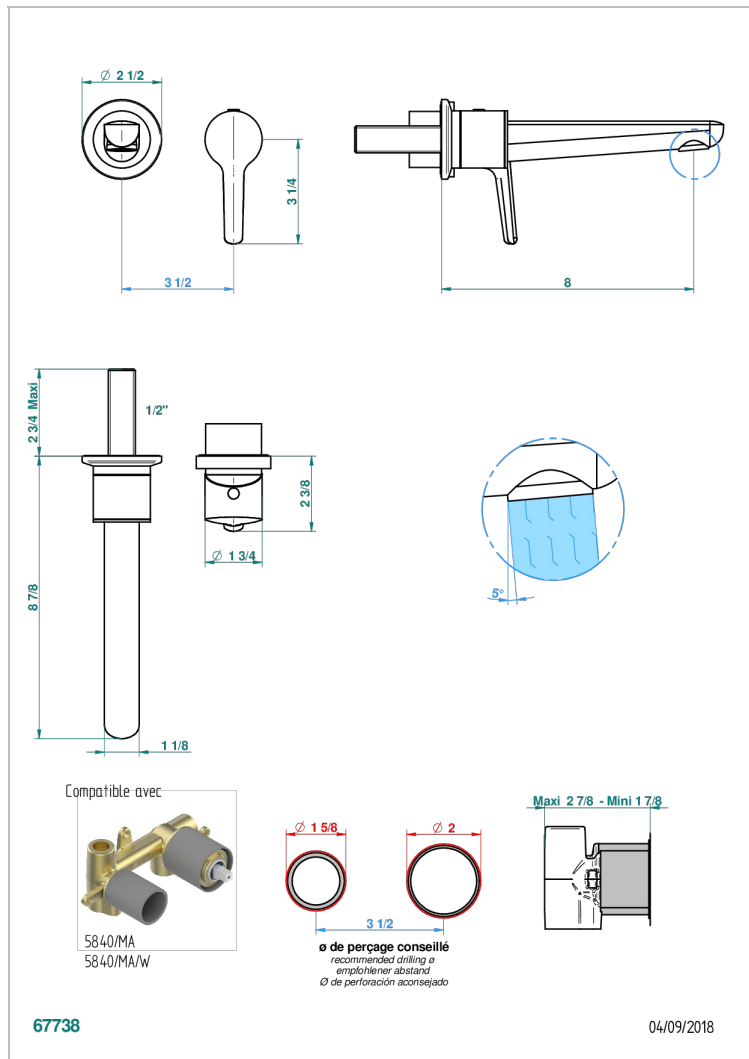

SYSTEM SMOOTH METAL WITH LEVER

G9B-6541B

Trim only for Built-in basin mixer with spout (two x 1/2" inlets and one 1/2" outlet), without waste

CHARACTERISTIC

- System Smooth Metal with lever
- Trim only for Built-in basin mixer with spout (two x 1/2" inlets and one 1/2" outlet), without waste

TECHNICAL SPECS

- Recommandé : 3 bars (max. 5 bars) - Advised : 43,5 psi (max. 72 psi)
- 15 l/min à 3 bars (4 gpm at 43.5 psi)

RELATED SKU'S

- Ref. G00-5840/MA/W Rough parts for concealed wall-mounted mixer with 1/2" outlet, for WC douche - WRAS approved